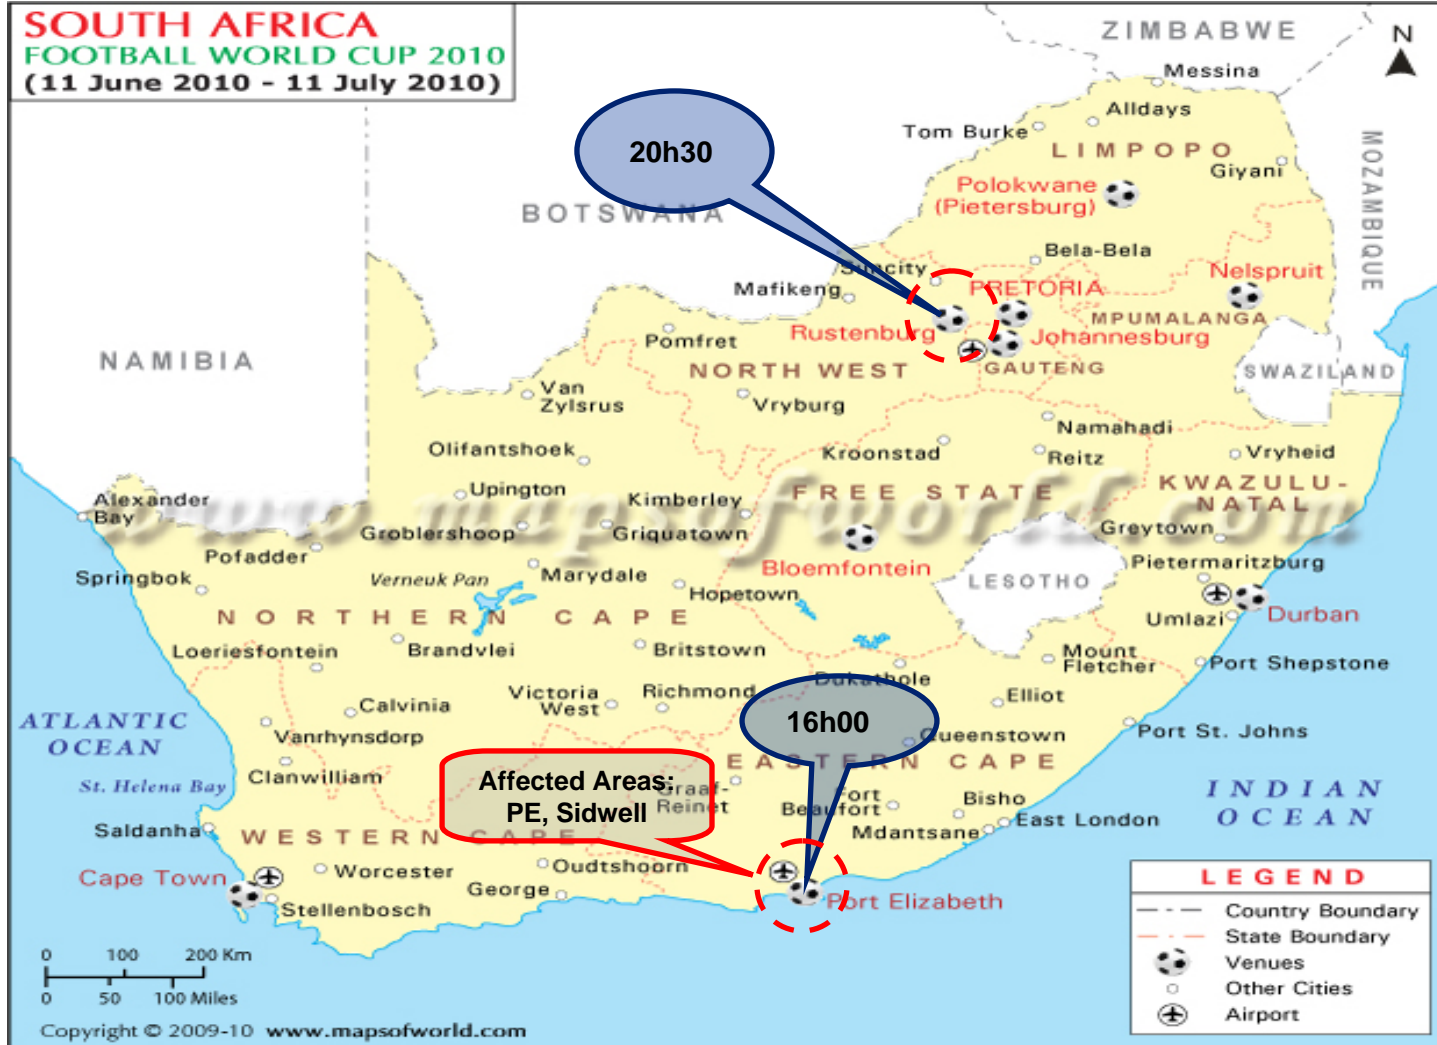

Friday June 11th

 = 10km Radius Surrounding Match Fixtures

Saturday June 12th

 = 10km Radius Surrounding Match Fixtures

Sunday June 13th

 = 10km Radius Surrounding Match Fixtures

Monday June 14th

 = 10km Radius Surrounding Match Fixtures

Tuesday June 15th

 = 10km Radius Surrounding Match Fixtures

Wednesday June 16th – Public Holiday

 = 10km Radius Surrounding Match Fixtures

Thursday June 17th

 = 10km Radius Surrounding Match Fixtures

Friday June 18th

Wednesday June 23rd

 = 10km Radius Surrounding Match Fixtures

Thursday June 24th

 = 10km Radius Surrounding Match Fixtures

Friday June 25th

 = 10km Radius Surrounding Match Fixtures

Saturday June 26th

 = 10km Radius Surrounding Match Fixtures

Sunday June 27th

 = 10km Radius Surrounding Match Fixtures

Monday June 28th

 = 10km Radius Surrounding Match Fixtures

Tuesday June 29th

 = 10km Radius Surrounding Match Fixtures

Friday July 2nd – Quarter Finals