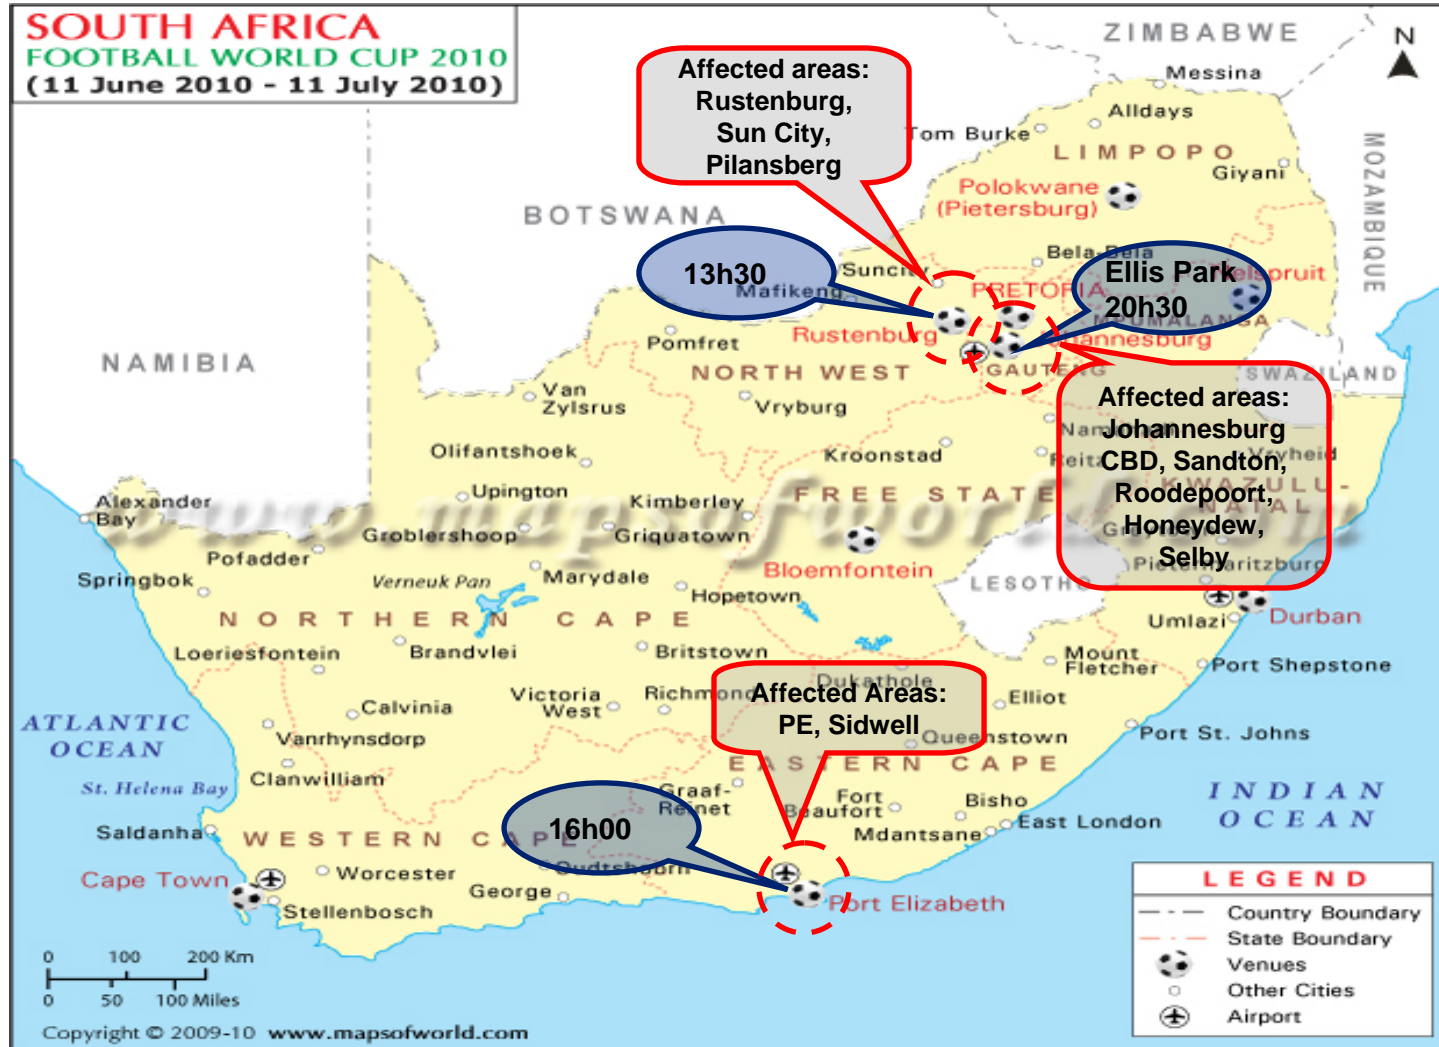

Friday June 11th

 = 10km Radius Surrounding Match Fixtures

Saturday June 12th

 = 10km Radius Surrounding Match Fixtures

Sunday June 13th

 = 10km Radius Surrounding Match Fixtures

Monday June 14th

 = 10km Radius Surrounding Match Fixtures

Tuesday June 15th

 = 10km Radius Surrounding Match Fixtures

Wednesday June 16th – Public Holiday

 = 10km Radius Surrounding Match Fixtures

Thursday June 17th

 = 10km Radius Surrounding Match Fixtures

Friday June 18th