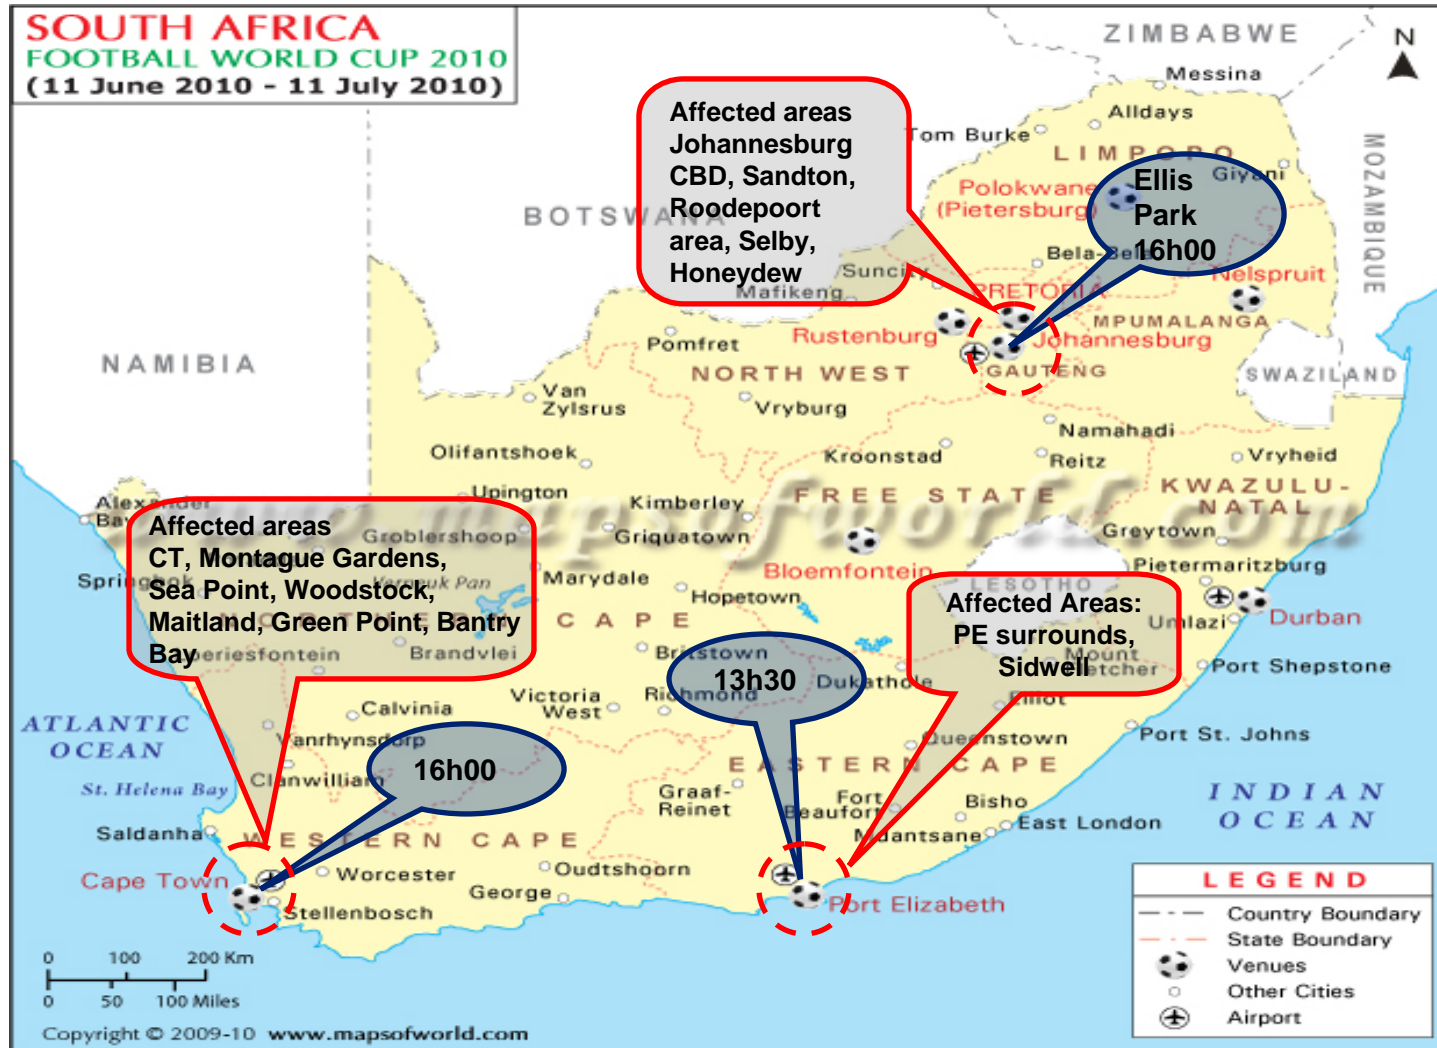

Friday June 11th

 = 10km Radius Surrounding Match Fixtures

Saturday June 12th

 = 10km Radius Surrounding Match Fixtures

Sunday June 13th

 = 10km Radius Surrounding Match Fixtures

Monday June 14th

 = 10km Radius Surrounding Match Fixtures

Tuesday June 15th

 = 10km Radius Surrounding Match Fixtures

Wednesday June 16th – Public Holiday

 = 10km Radius Surrounding Match Fixtures

Thursday June 17th

 = 10km Radius Surrounding Match Fixtures

Friday June 18th

 = 10km Radius Surrounding Match Fixtures

Sunday June 20th

 = 10km Radius Surrounding Match Fixtures

Monday June 21st

 = 10km Radius Surrounding Match Fixtures

Tuesday June 22nd

 = 10km Radius Surrounding Match Fixtures

Wednesday June 23rd

 = 10km Radius Surrounding Match Fixtures

Thursday June 24th

 = 10km Radius Surrounding Match Fixtures

Friday June 25th

 = 10km Radius Surrounding Match Fixtures

Saturday June 26th

 = 10km Radius Surrounding Match Fixtures