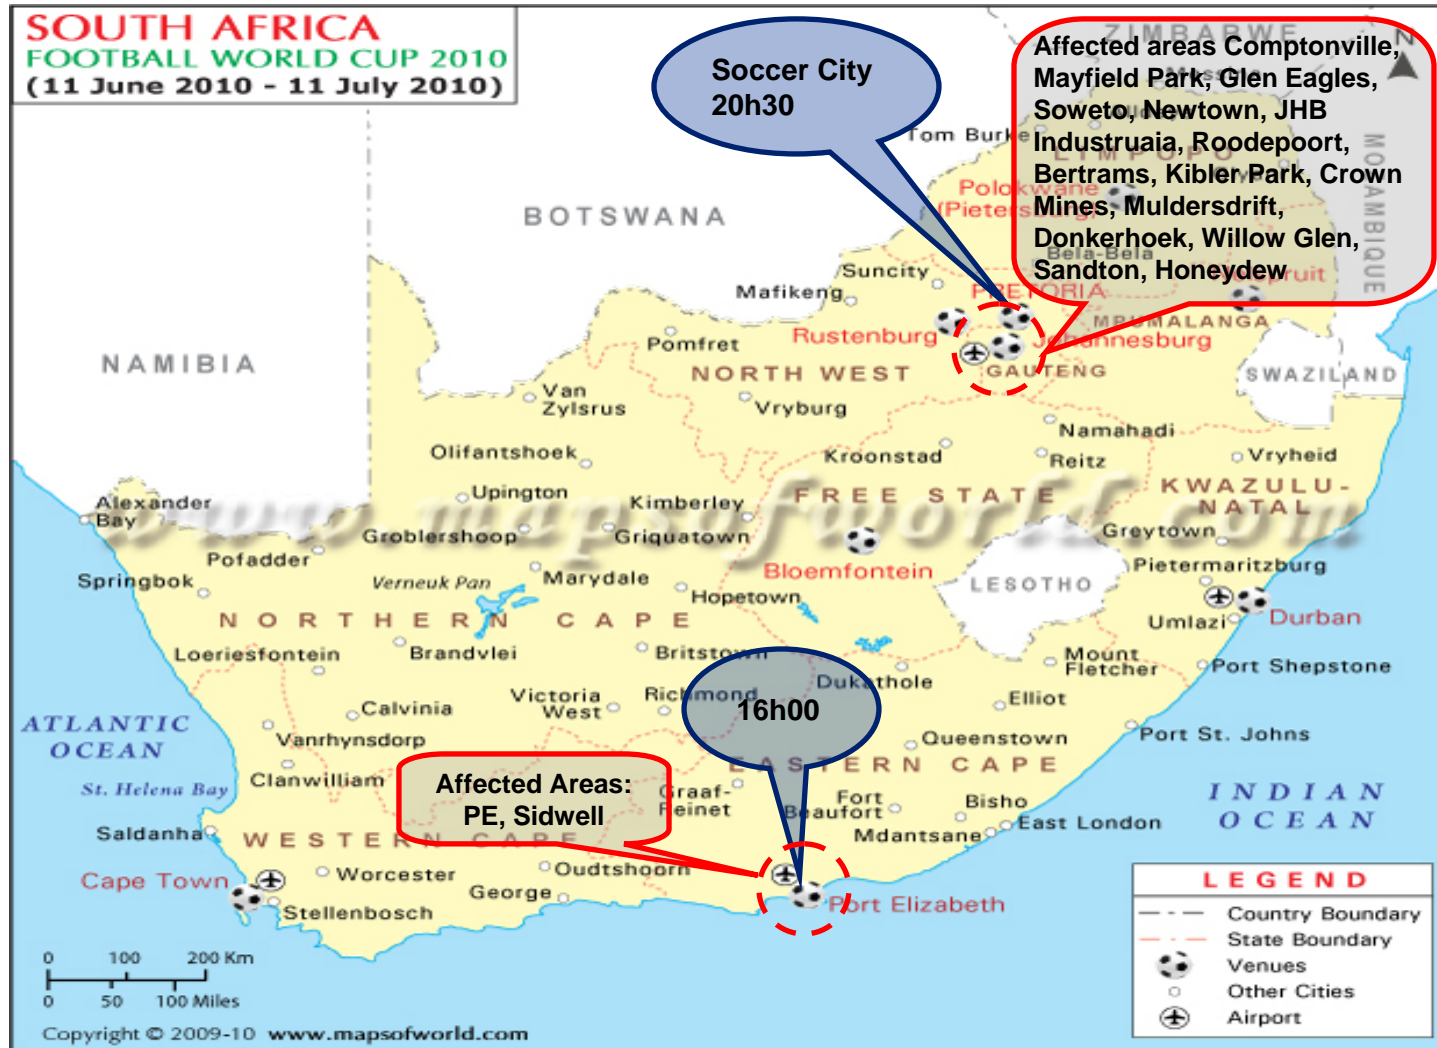

Tuesday June 15th

 = 10km Radius Surrounding Match Fixtures

Wednesday June 16th – Public Holiday

 = 10km Radius Surrounding Match Fixtures

Thursday June 17th

 = 10km Radius Surrounding Match Fixtures

Friday June 18th

Wednesday June 23rd

 = 10km Radius Surrounding Match Fixtures

Thursday June 24th

 = 10km Radius Surrounding Match Fixtures

Friday June 25th

 = 10km Radius Surrounding Match Fixtures

Saturday June 26th

 = 10km Radius Surrounding Match Fixtures

Sunday June 27th

 = 10km Radius Surrounding Match Fixtures

Monday June 28th

 = 10km Radius Surrounding Match Fixtures

Tuesday June 29th

 = 10km Radius Surrounding Match Fixtures

Friday July 2nd – Quarter Finals

 = 10km Radius Surrounding Match Fixtures

Saturday July 3rd – Quarter Finals

 = 10km Radius Surrounding Match Fixtures

Tuesday July 6th – 1st Semi Final

 = 10km Radius Surrounding Match Fixtures

Wednesday July 7th – 2nd Semi Final