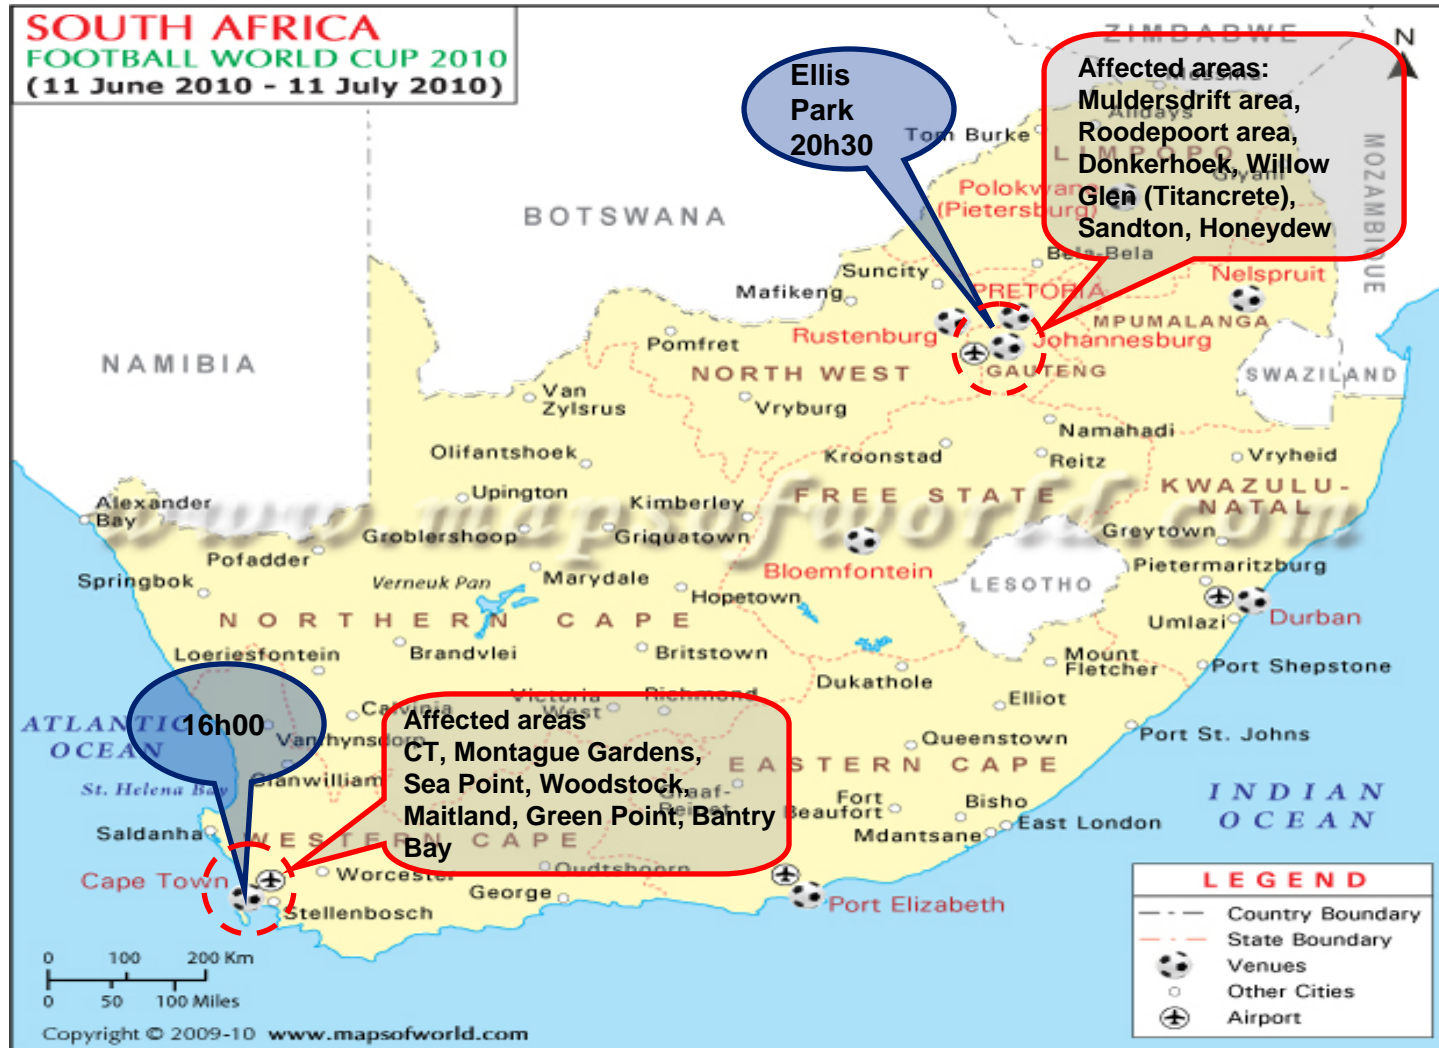

Tuesday June 15th

 = 10km Radius Surrounding Match Fixtures

Wednesday June 16th – Public Holiday

 = 10km Radius Surrounding Match Fixtures

Thursday June 17th

 = 10km Radius Surrounding Match Fixtures

Friday June 18th

Wednesday June 23rd

 = 10km Radius Surrounding Match Fixtures

Thursday June 24th

 = 10km Radius Surrounding Match Fixtures

Friday June 25th

 = 10km Radius Surrounding Match Fixtures

Saturday June 26th

 = 10km Radius Surrounding Match Fixtures

Sunday June 27th

 = 10km Radius Surrounding Match Fixtures

Monday June 28th

 = 10km Radius Surrounding Match Fixtures

Tuesday June 29th

 = 10km Radius Surrounding Match Fixtures

Friday July 2nd – Quarter Finals

 = 10km Radius Surrounding Match Fixtures

Saturday July 3rd – Quarter Finals

 = 10km Radius Surrounding Match Fixtures

Tuesday July 6th – 1st Semi Final

 = 10km Radius Surrounding Match Fixtures

Wednesday July 7th – 2nd Semi Final