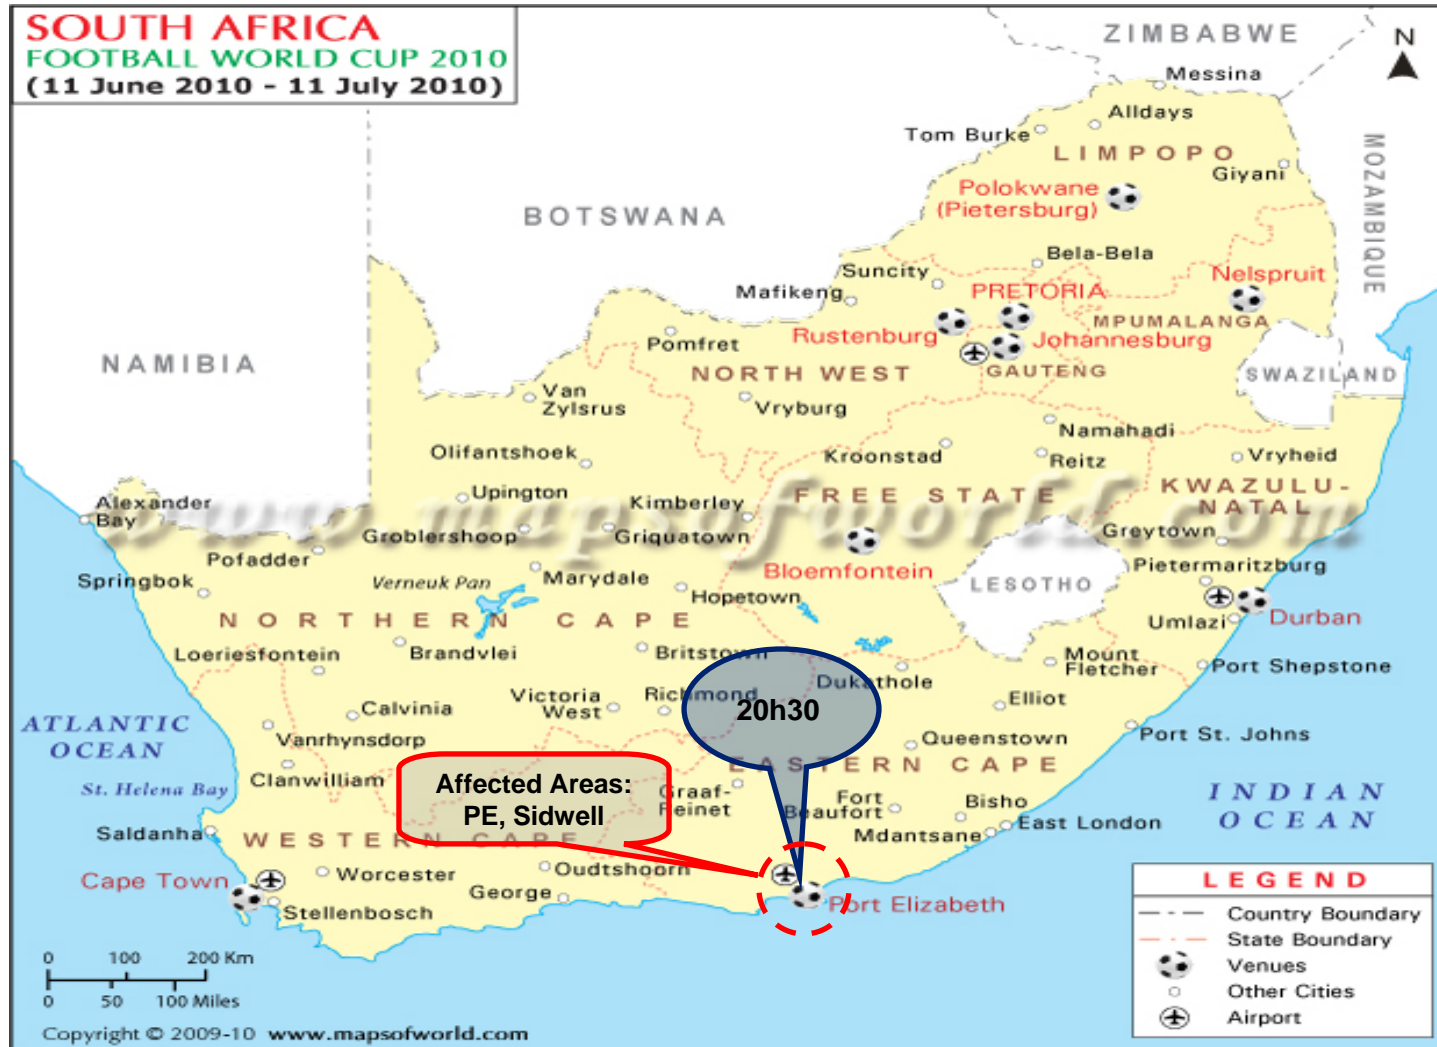

Saturday July 10th – 3rd Place Play-off