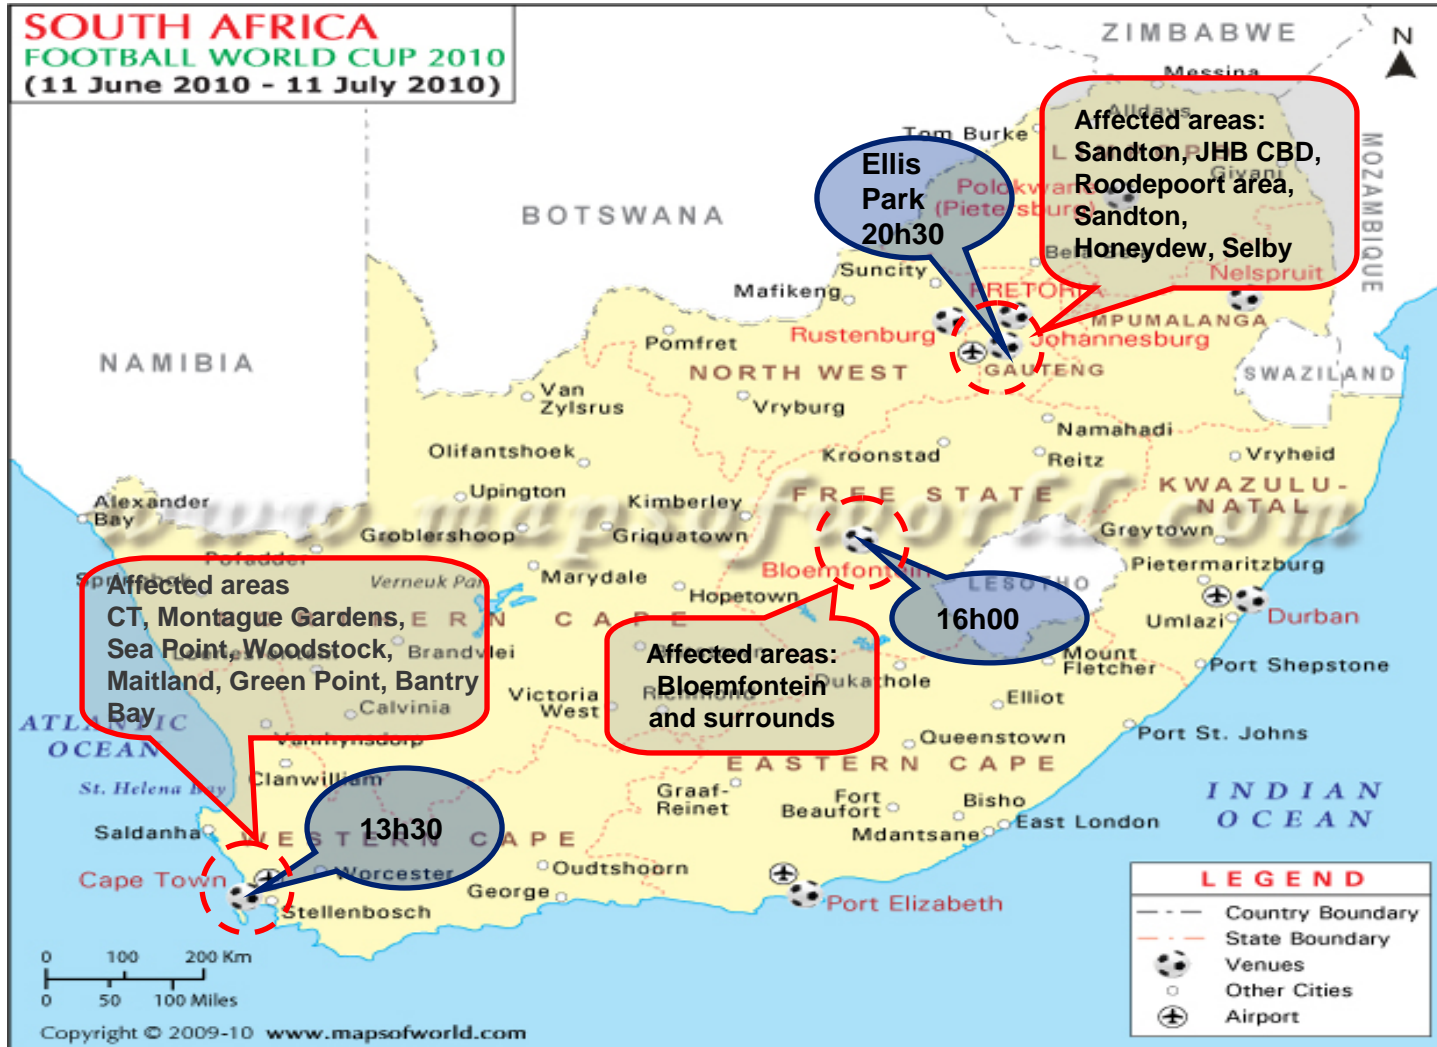

Friday June 11th

 = 10km Radius Surrounding Match Fixtures

Saturday June 12th

 = 10km Radius Surrounding Match Fixtures

Sunday June 13th

 = 10km Radius Surrounding Match Fixtures

Monday June 14th

 = 10km Radius Surrounding Match Fixtures

Tuesday June 15th

 = 10km Radius Surrounding Match Fixtures

Wednesday June 16th – Public Holiday

 = 10km Radius Surrounding Match Fixtures

Thursday June 17th

 = 10km Radius Surrounding Match Fixtures

Friday June 18th

 = 10km Radius Surrounding Match Fixtures

Sunday June 20th

 = 10km Radius Surrounding Match Fixtures

Monday June 21st

 = 10km Radius Surrounding Match Fixtures

Tuesday June 22nd

 = 10km Radius Surrounding Match Fixtures

Wednesday June 23rd

 = 10km Radius Surrounding Match Fixtures

Thursday June 24th

 = 10km Radius Surrounding Match Fixtures

Friday June 25th

 = 10km Radius Surrounding Match Fixtures

Saturday June 26th

 = 10km Radius Surrounding Match Fixtures