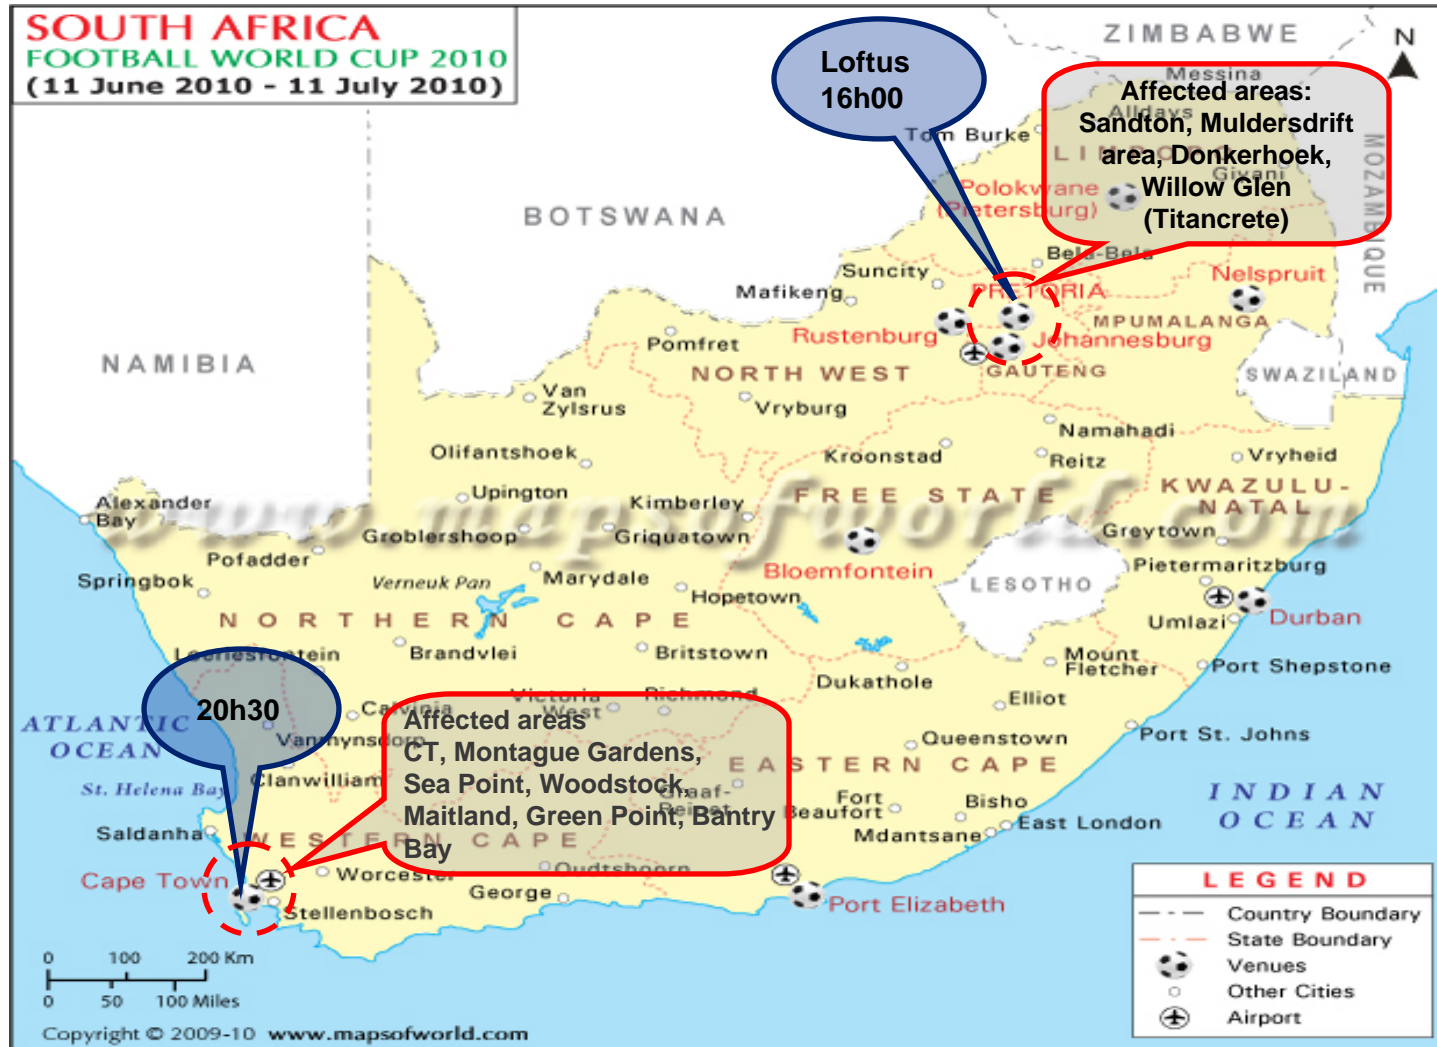

Tuesday June 15th

 = 10km Radius Surrounding Match Fixtures

Wednesday June 16th – Public Holiday

 = 10km Radius Surrounding Match Fixtures

Thursday June 17th

 = 10km Radius Surrounding Match Fixtures

Friday June 18th

Wednesday June 23rd

 = 10km Radius Surrounding Match Fixtures

Thursday June 24th

 = 10km Radius Surrounding Match Fixtures

Friday June 25th

 = 10km Radius Surrounding Match Fixtures

Saturday June 26th

 = 10km Radius Surrounding Match Fixtures

Sunday June 27th

 = 10km Radius Surrounding Match Fixtures

Monday June 28th

 = 10km Radius Surrounding Match Fixtures

Tuesday June 29th

 = 10km Radius Surrounding Match Fixtures

Friday July 2nd – Quarter Finals

 = 10km Radius Surrounding Match Fixtures

Saturday July 3rd – Quarter Finals

 = 10km Radius Surrounding Match Fixtures

Tuesday July 6th – 1st Semi Final

 = 10km Radius Surrounding Match Fixtures

Wednesday July 7th – 2nd Semi Final