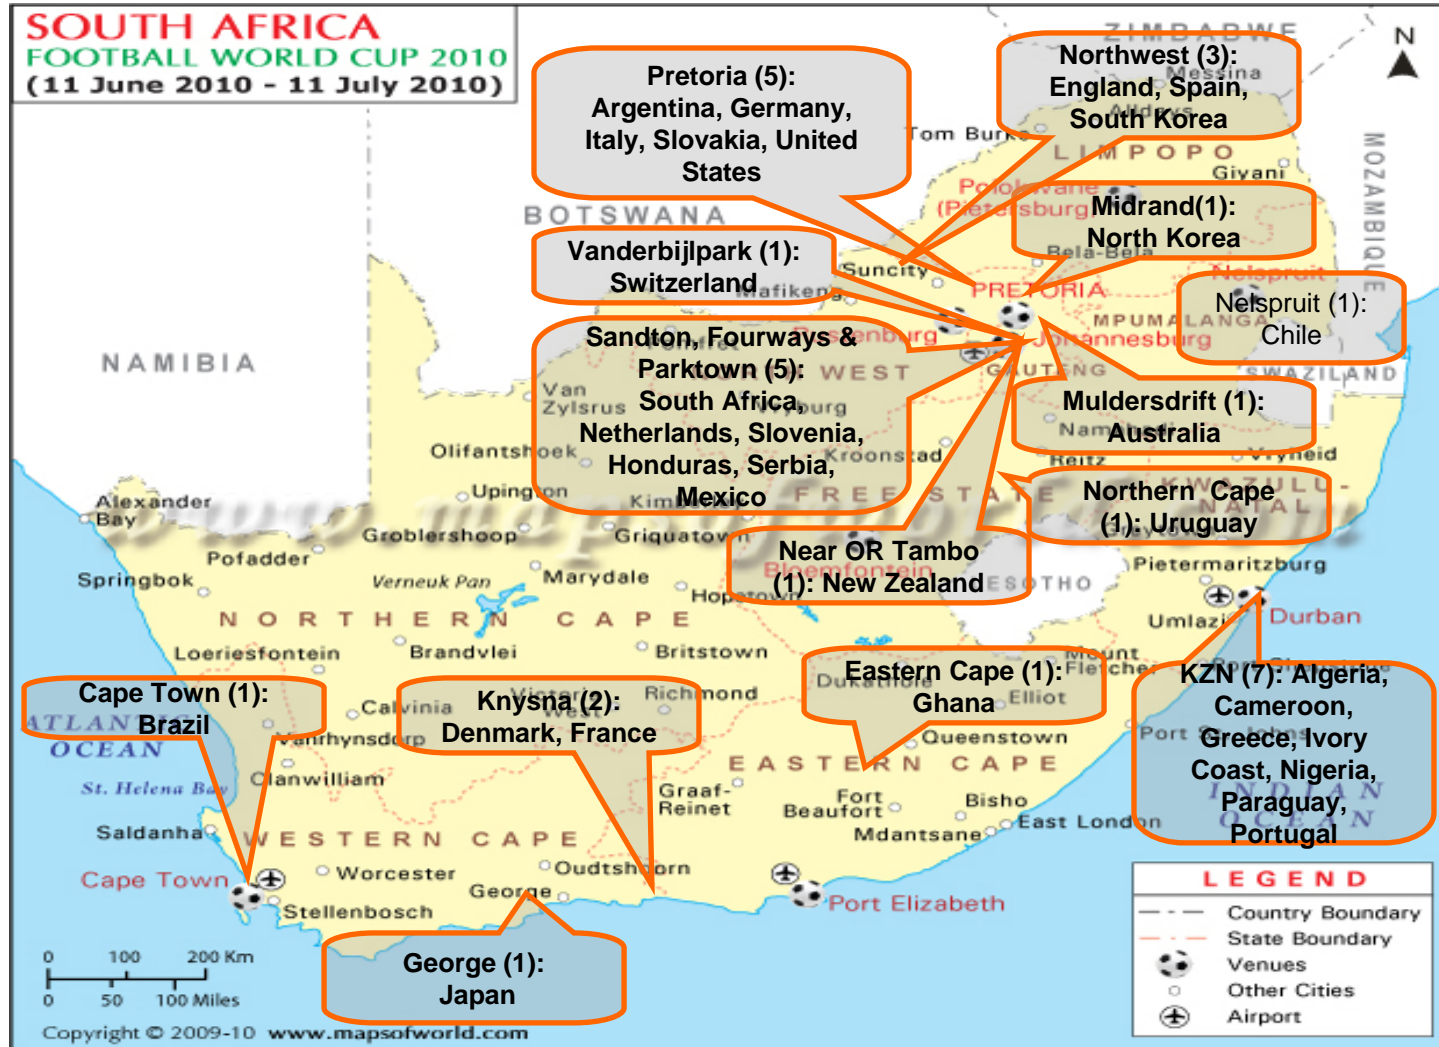

Team Base Camps