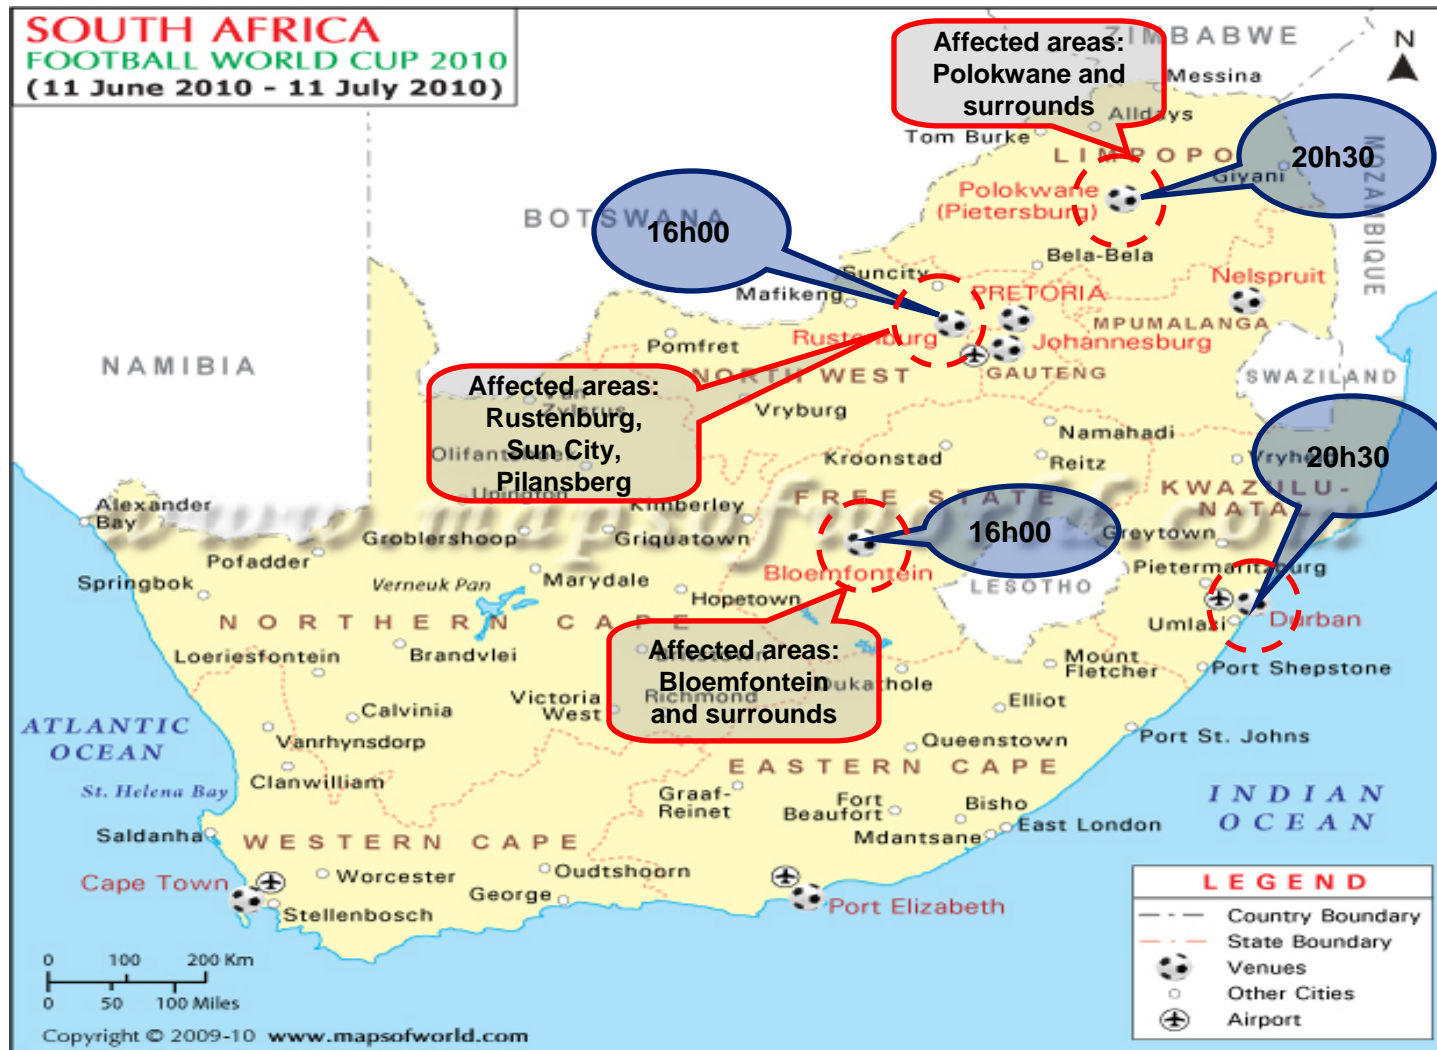

Friday June 11th

 = 10km Radius Surrounding Match Fixtures

Saturday June 12th

 = 10km Radius Surrounding Match Fixtures

Sunday June 13th

 = 10km Radius Surrounding Match Fixtures

Monday June 14th

 = 10km Radius Surrounding Match Fixtures

Tuesday June 15th

 = 10km Radius Surrounding Match Fixtures

Wednesday June 16th – Public Holiday

 = 10km Radius Surrounding Match Fixtures

Thursday June 17th

 = 10km Radius Surrounding Match Fixtures

Friday June 18th

 = 10km Radius Surrounding Match Fixtures

Sunday June 20th

 = 10km Radius Surrounding Match Fixtures

Monday June 21st

 = 10km Radius Surrounding Match Fixtures

Tuesday June 22nd

 = 10km Radius Surrounding Match Fixtures

Wednesday June 23rd

 = 10km Radius Surrounding Match Fixtures

Thursday June 24th

 = 10km Radius Surrounding Match Fixtures

Friday June 25th

 = 10km Radius Surrounding Match Fixtures

Saturday June 26th

 = 10km Radius Surrounding Match Fixtures