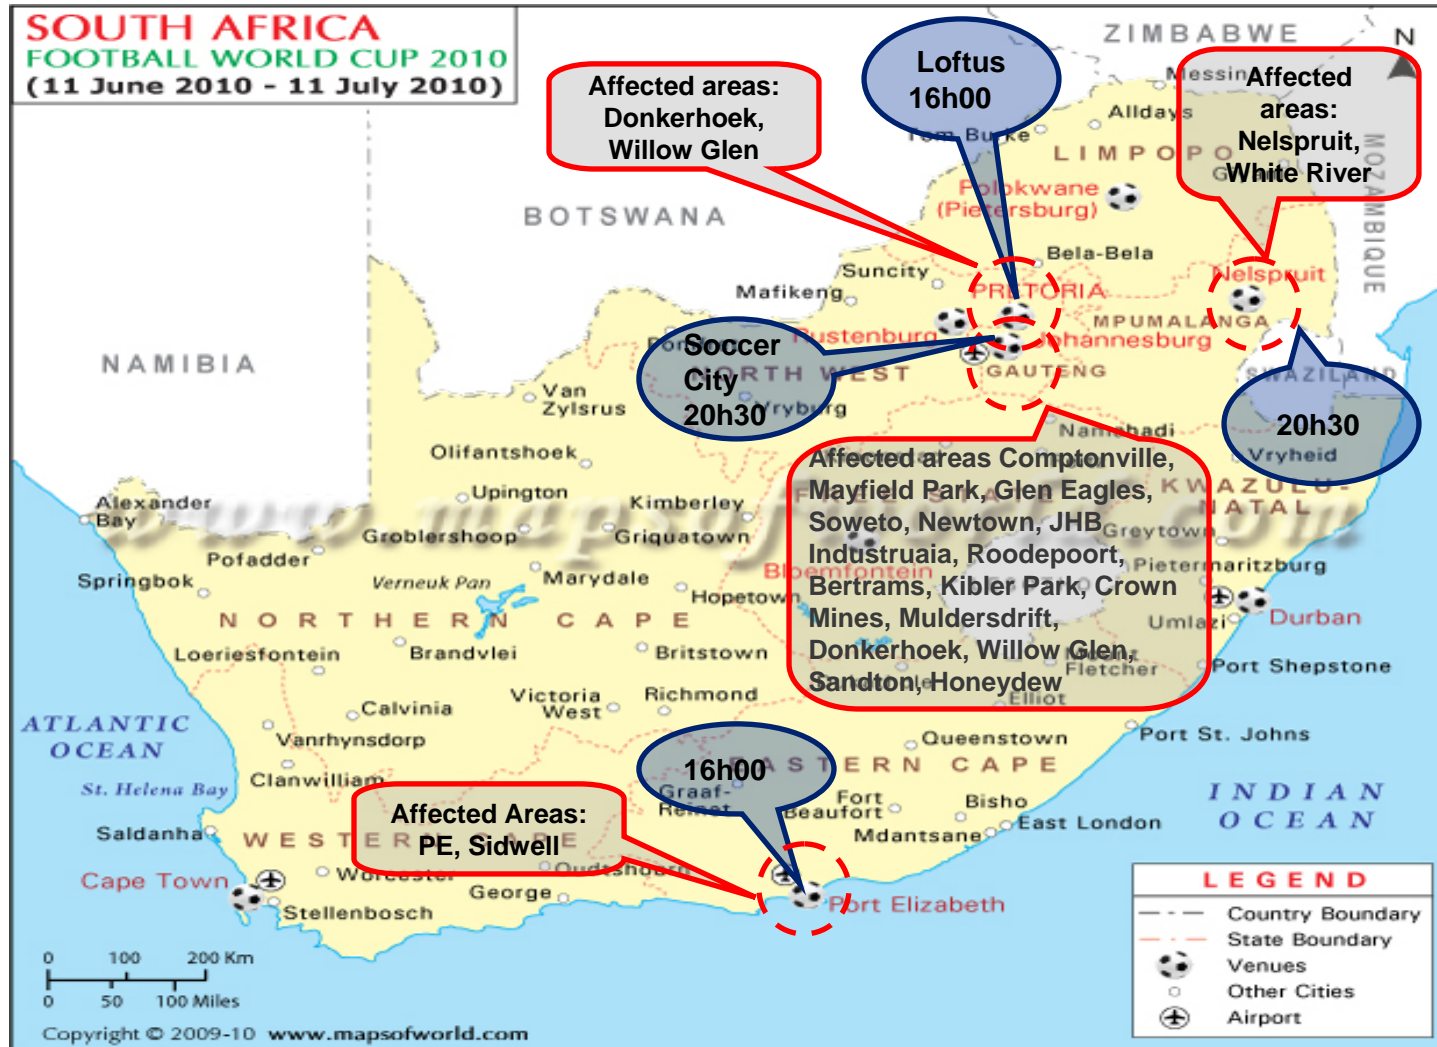

Friday June 11th

 = 10km Radius Surrounding Match Fixtures

Saturday June 12th

 = 10km Radius Surrounding Match Fixtures

Sunday June 13th

 = 10km Radius Surrounding Match Fixtures

Monday June 14th

 = 10km Radius Surrounding Match Fixtures

Tuesday June 15th

 = 10km Radius Surrounding Match Fixtures

Wednesday June 16th – Public Holiday

 = 10km Radius Surrounding Match Fixtures

Thursday June 17th

 = 10km Radius Surrounding Match Fixtures

Friday June 18th

 = 10km Radius Surrounding Match Fixtures

Sunday June 20th

 = 10km Radius Surrounding Match Fixtures

Monday June 21st

 = 10km Radius Surrounding Match Fixtures

Tuesday June 22nd

 = 10km Radius Surrounding Match Fixtures

Wednesday June 23rd

 = 10km Radius Surrounding Match Fixtures

Thursday June 24th

 = 10km Radius Surrounding Match Fixtures

Friday June 25th

 = 10km Radius Surrounding Match Fixtures

Saturday June 26th

 = 10km Radius Surrounding Match Fixtures