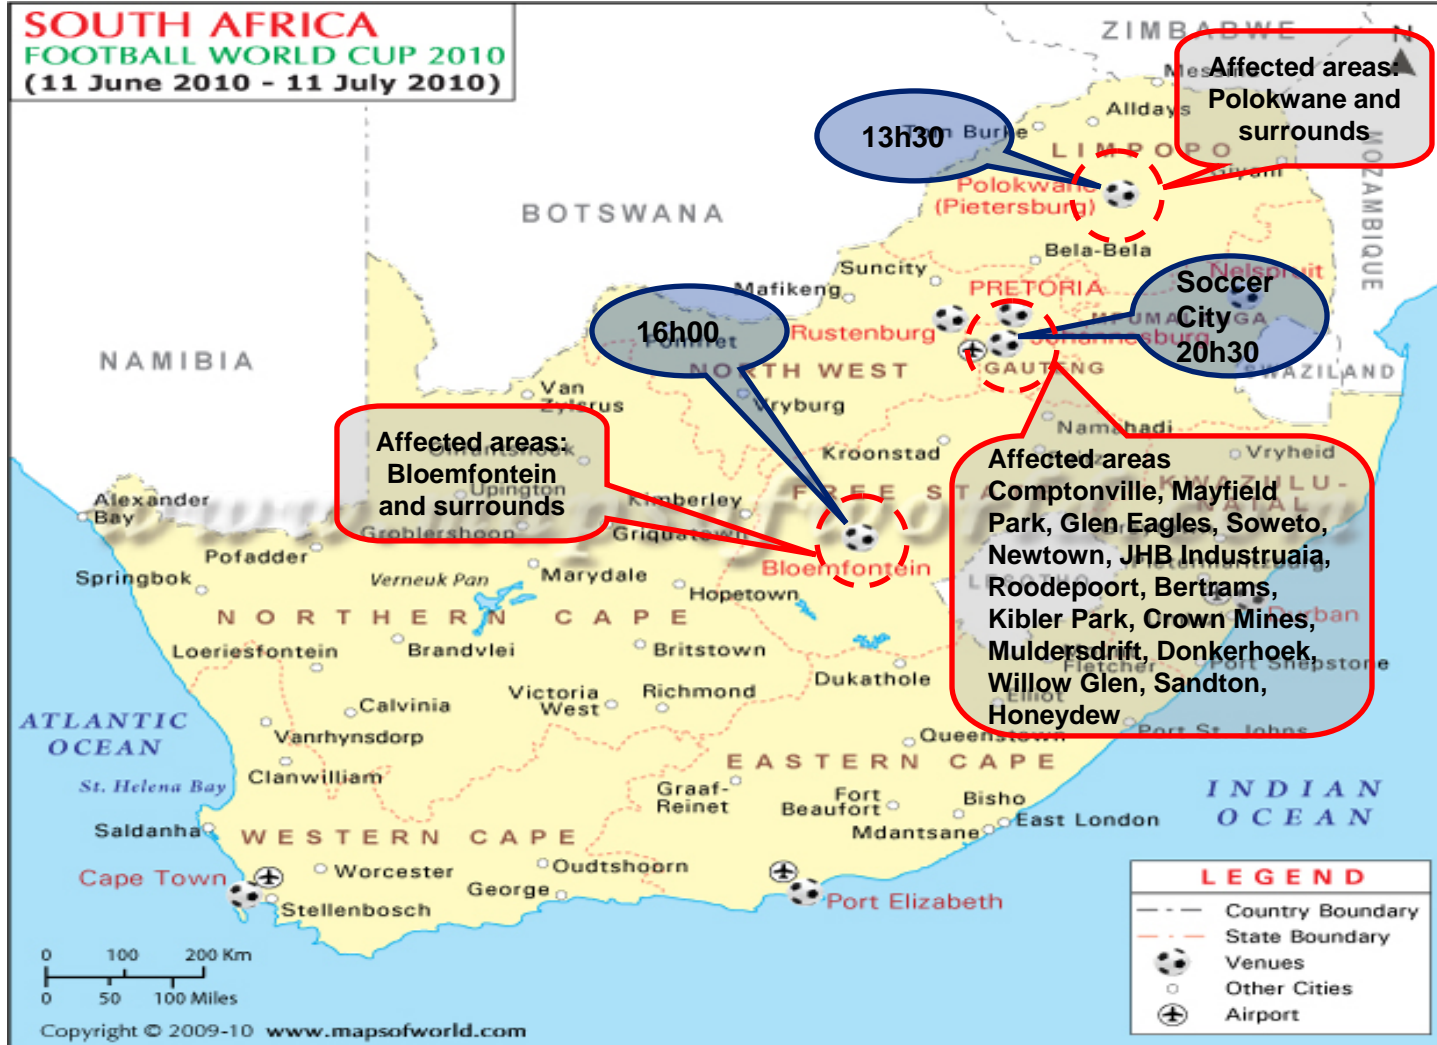

Friday June 11th

 = 10km Radius Surrounding Match Fixtures

Saturday June 12th

 = 10km Radius Surrounding Match Fixtures

Sunday June 13th

 = 10km Radius Surrounding Match Fixtures

Monday June 14th

 = 10km Radius Surrounding Match Fixtures

Tuesday June 15th

 = 10km Radius Surrounding Match Fixtures

Wednesday June 16th – Public Holiday

 = 10km Radius Surrounding Match Fixtures

Thursday June 17th

 = 10km Radius Surrounding Match Fixtures

Friday June 18th

Wednesday June 23rd

 = 10km Radius Surrounding Match Fixtures

Thursday June 24th

 = 10km Radius Surrounding Match Fixtures

Friday June 25th

 = 10km Radius Surrounding Match Fixtures

Saturday June 26th

 = 10km Radius Surrounding Match Fixtures