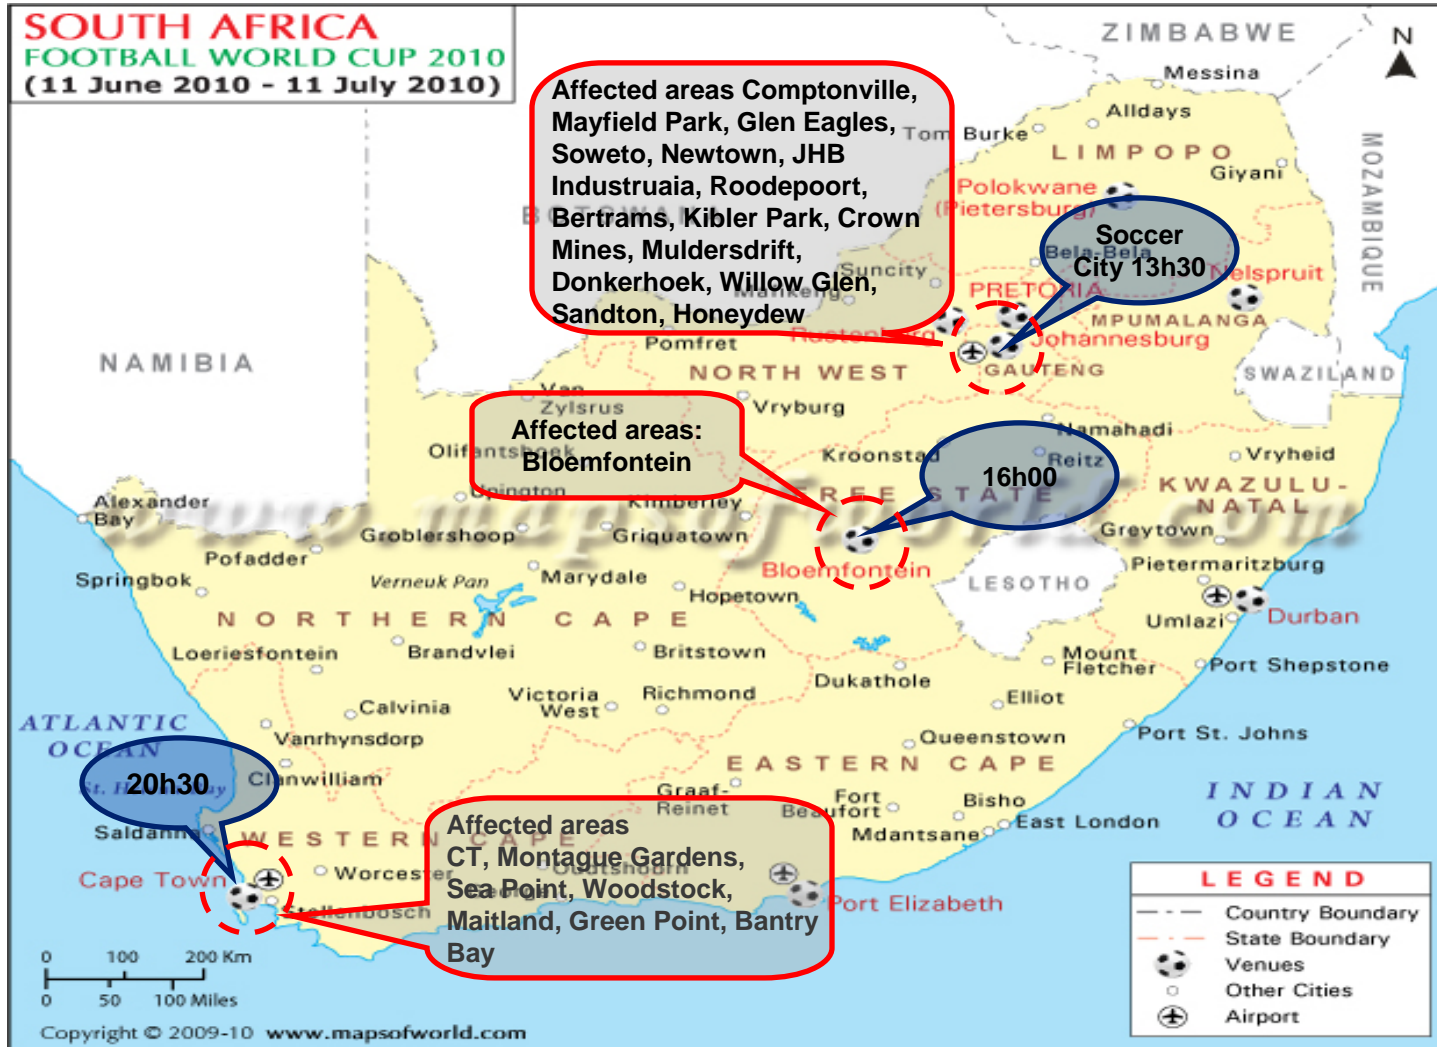

Friday June 11th

 = 10km Radius Surrounding Match Fixtures

Saturday June 12th

 = 10km Radius Surrounding Match Fixtures

Sunday June 13th

 = 10km Radius Surrounding Match Fixtures

Monday June 14th

 = 10km Radius Surrounding Match Fixtures

Tuesday June 15th

 = 10km Radius Surrounding Match Fixtures

Wednesday June 16th – Public Holiday

 = 10km Radius Surrounding Match Fixtures

Thursday June 17th

 = 10km Radius Surrounding Match Fixtures

Friday June 18th

Wednesday June 23rd

 = 10km Radius Surrounding Match Fixtures

Thursday June 24th

 = 10km Radius Surrounding Match Fixtures

Friday June 25th

 = 10km Radius Surrounding Match Fixtures

Saturday June 26th

 = 10km Radius Surrounding Match Fixtures