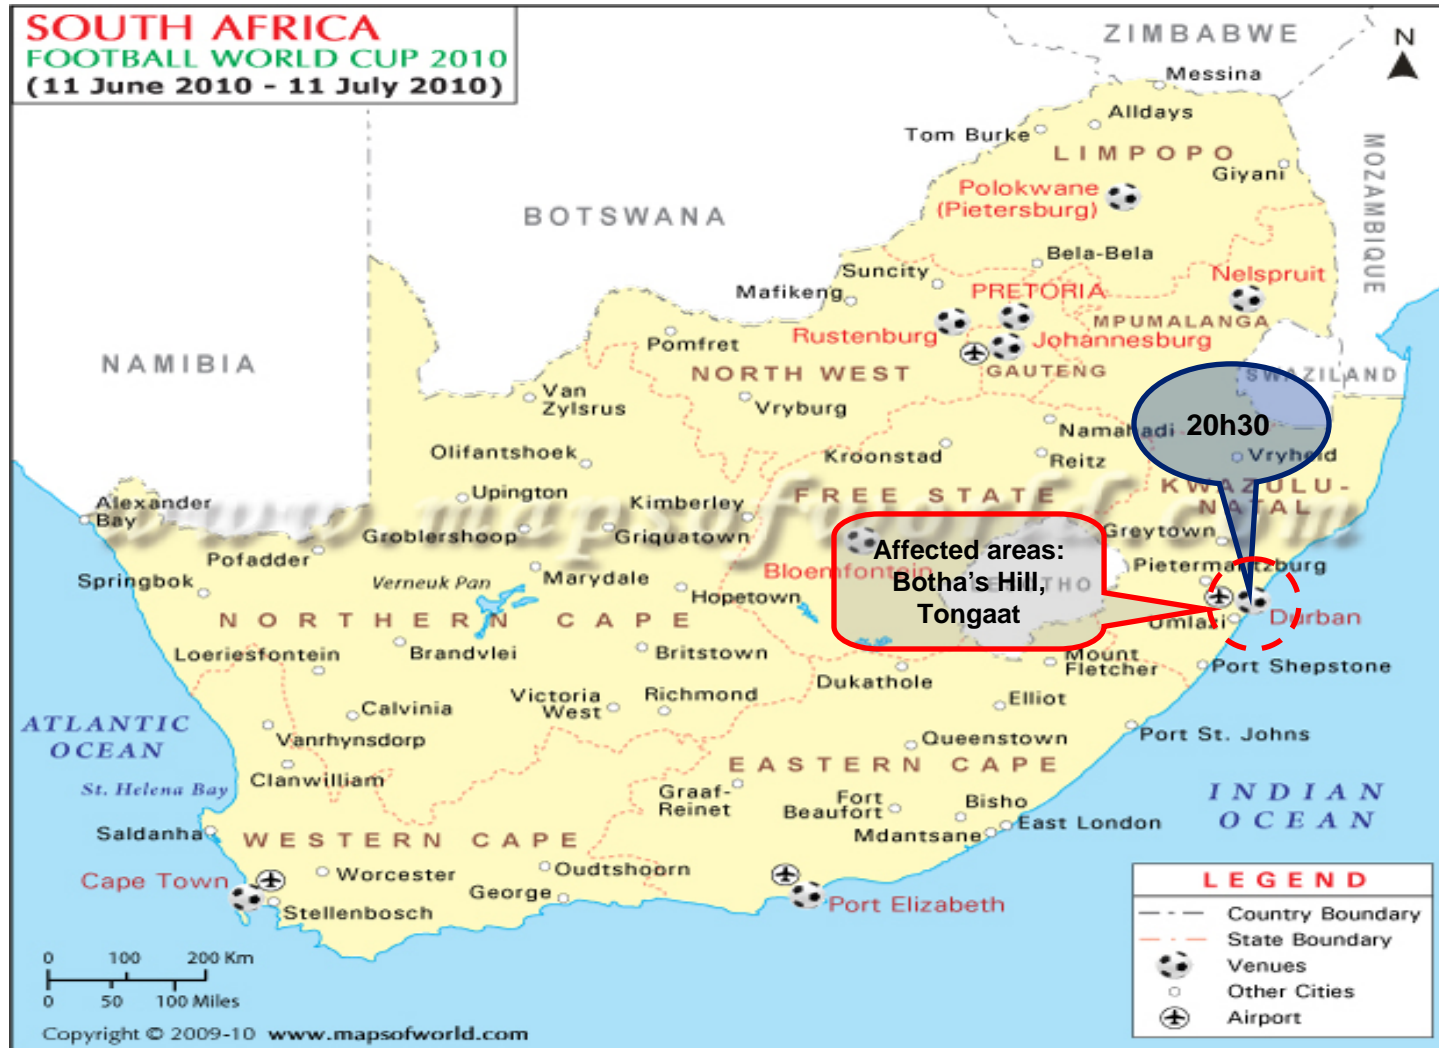

Tuesday June 15th

 = 10km Radius Surrounding Match Fixtures

Wednesday June 16th – Public Holiday

 = 10km Radius Surrounding Match Fixtures

Thursday June 17th

 = 10km Radius Surrounding Match Fixtures

Friday June 18th

Wednesday June 23rd

 = 10km Radius Surrounding Match Fixtures

Thursday June 24th

 = 10km Radius Surrounding Match Fixtures

Friday June 25th

 = 10km Radius Surrounding Match Fixtures

Saturday June 26th

 = 10km Radius Surrounding Match Fixtures

Sunday June 27th

 = 10km Radius Surrounding Match Fixtures

Monday June 28th

 = 10km Radius Surrounding Match Fixtures

Tuesday June 29th

 = 10km Radius Surrounding Match Fixtures

Friday July 2nd – Quarter Finals

 = 10km Radius Surrounding Match Fixtures

Saturday July 3rd – Quarter Finals

 = 10km Radius Surrounding Match Fixtures

Tuesday July 6th – 1st Semi Final

 = 10km Radius Surrounding Match Fixtures

Wednesday July 7th – 2nd Semi Final