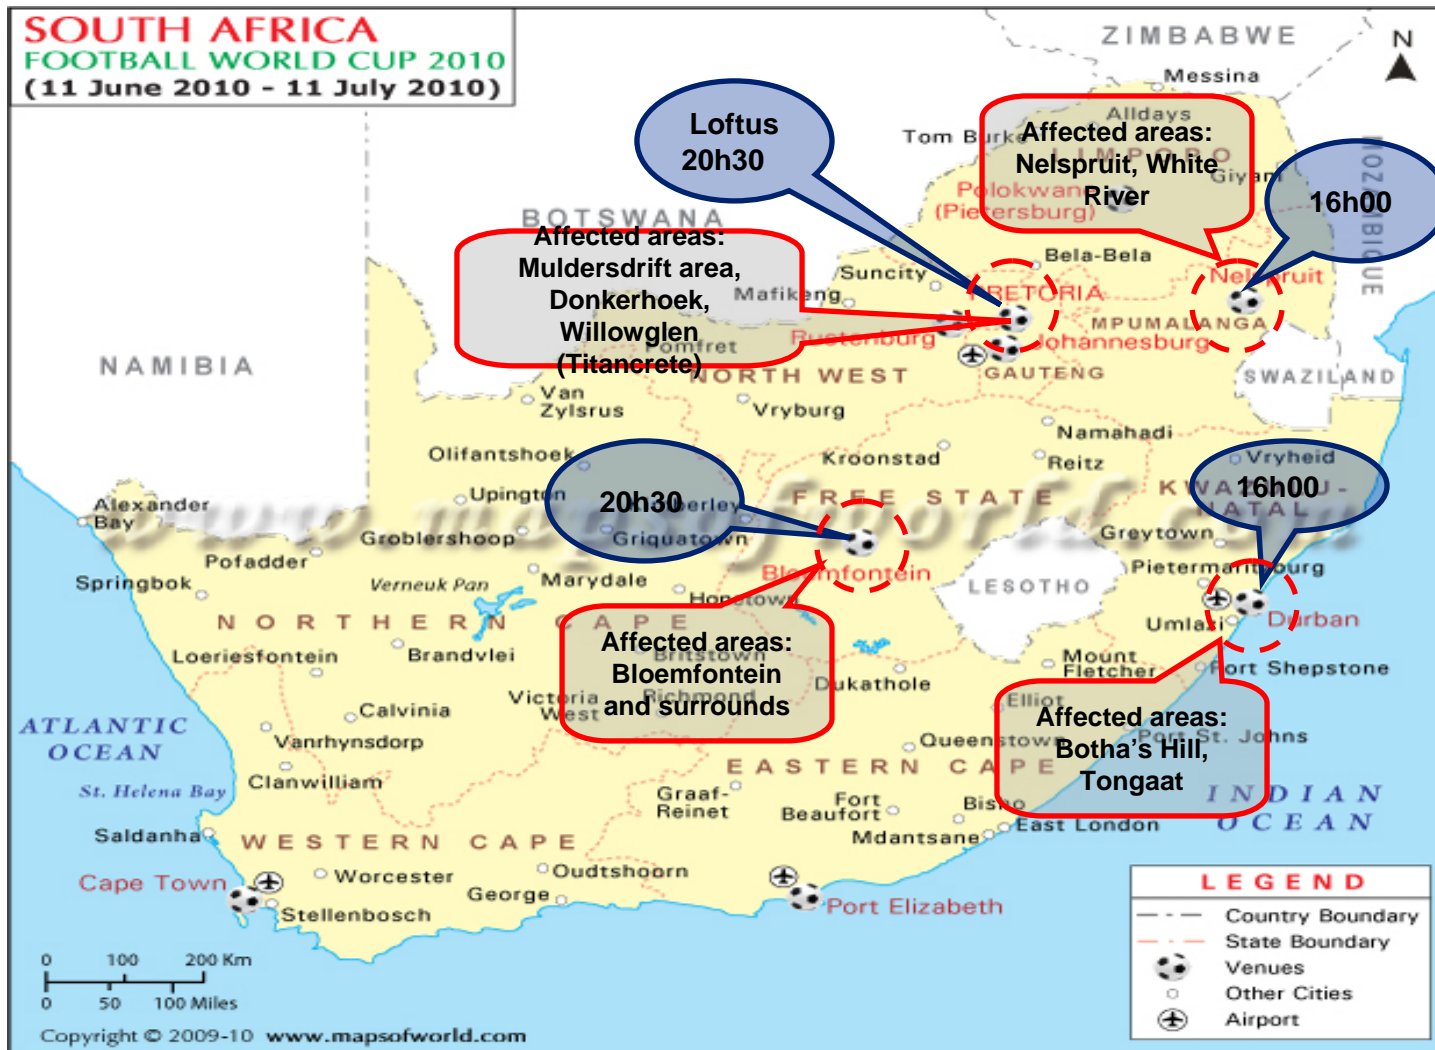

Friday June 11th

 = 10km Radius Surrounding Match Fixtures

Saturday June 12th

 = 10km Radius Surrounding Match Fixtures

Sunday June 13th

 = 10km Radius Surrounding Match Fixtures

Monday June 14th

 = 10km Radius Surrounding Match Fixtures

Tuesday June 15th

 = 10km Radius Surrounding Match Fixtures

Wednesday June 16th – Public Holiday

 = 10km Radius Surrounding Match Fixtures

Thursday June 17th

 = 10km Radius Surrounding Match Fixtures

Friday June 18th

Wednesday June 23rd

 = 10km Radius Surrounding Match Fixtures

Thursday June 24th

 = 10km Radius Surrounding Match Fixtures

Friday June 25th

 = 10km Radius Surrounding Match Fixtures

Saturday June 26th

 = 10km Radius Surrounding Match Fixtures

Sunday June 27th

 = 10km Radius Surrounding Match Fixtures

Monday June 28th

 = 10km Radius Surrounding Match Fixtures

Tuesday June 29th

 = 10km Radius Surrounding Match Fixtures

Friday July 2nd – Quarter Finals