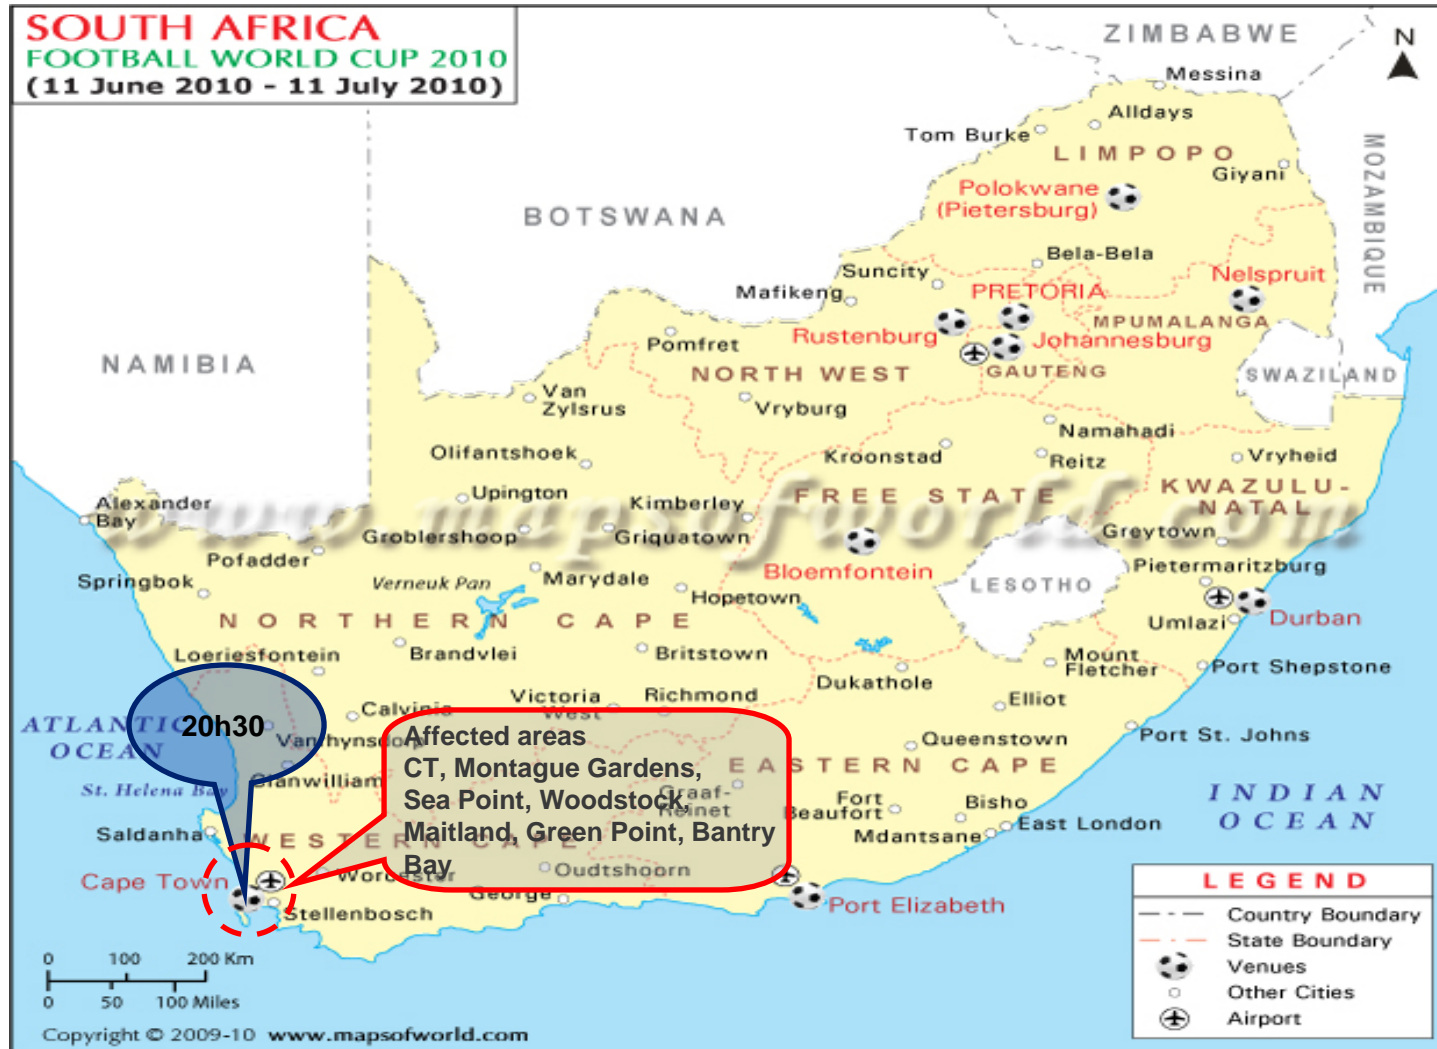

Tuesday June 15th

 = 10km Radius Surrounding Match Fixtures

Wednesday June 16th – Public Holiday

 = 10km Radius Surrounding Match Fixtures

Thursday June 17th

 = 10km Radius Surrounding Match Fixtures

Friday June 18th

Sunday June 27th

 = 10km Radius Surrounding Match Fixtures

Monday June 28th

 = 10km Radius Surrounding Match Fixtures

Tuesday June 29th

 = 10km Radius Surrounding Match Fixtures

Friday July 2nd – Quarter Finals

 = 10km Radius Surrounding Match Fixtures

Saturday July 3rd – Quarter Finals

 = 10km Radius Surrounding Match Fixtures

Tuesday July 6th – 1st Semi Final

 = 10km Radius Surrounding Match Fixtures

Wednesday July 7th – 2nd Semi Final

Saturday July 10th – 3rd Place Play-off

Sunday July 11th – FINAL