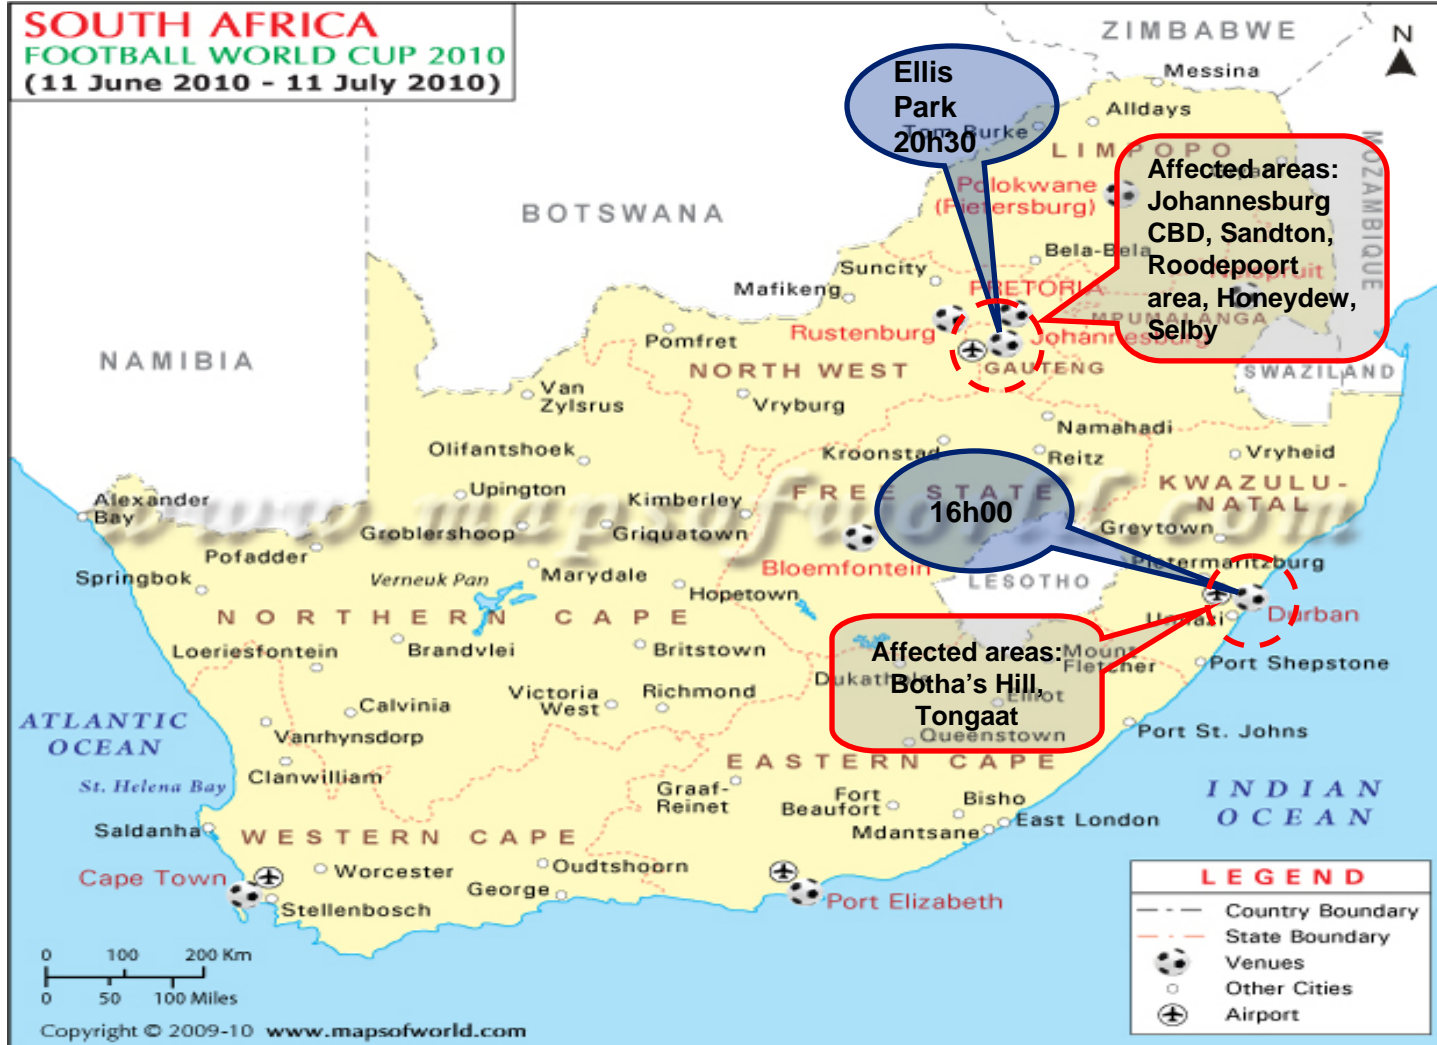

Tuesday June 15th

 = 10km Radius Surrounding Match Fixtures

Wednesday June 16th – Public Holiday

 = 10km Radius Surrounding Match Fixtures

Thursday June 17th

 = 10km Radius Surrounding Match Fixtures

Friday June 18th

Wednesday June 23rd

 = 10km Radius Surrounding Match Fixtures

Thursday June 24th

 = 10km Radius Surrounding Match Fixtures

Friday June 25th

 = 10km Radius Surrounding Match Fixtures

Saturday June 26th

 = 10km Radius Surrounding Match Fixtures

Sunday June 27th

 = 10km Radius Surrounding Match Fixtures

Monday June 28th

 = 10km Radius Surrounding Match Fixtures

Tuesday June 29th

 = 10km Radius Surrounding Match Fixtures

Friday July 2nd – Quarter Finals

 = 10km Radius Surrounding Match Fixtures

Saturday July 3rd – Quarter Finals

 = 10km Radius Surrounding Match Fixtures

Tuesday July 6th – 1st Semi Final

 = 10km Radius Surrounding Match Fixtures

Wednesday July 7th – 2nd Semi Final