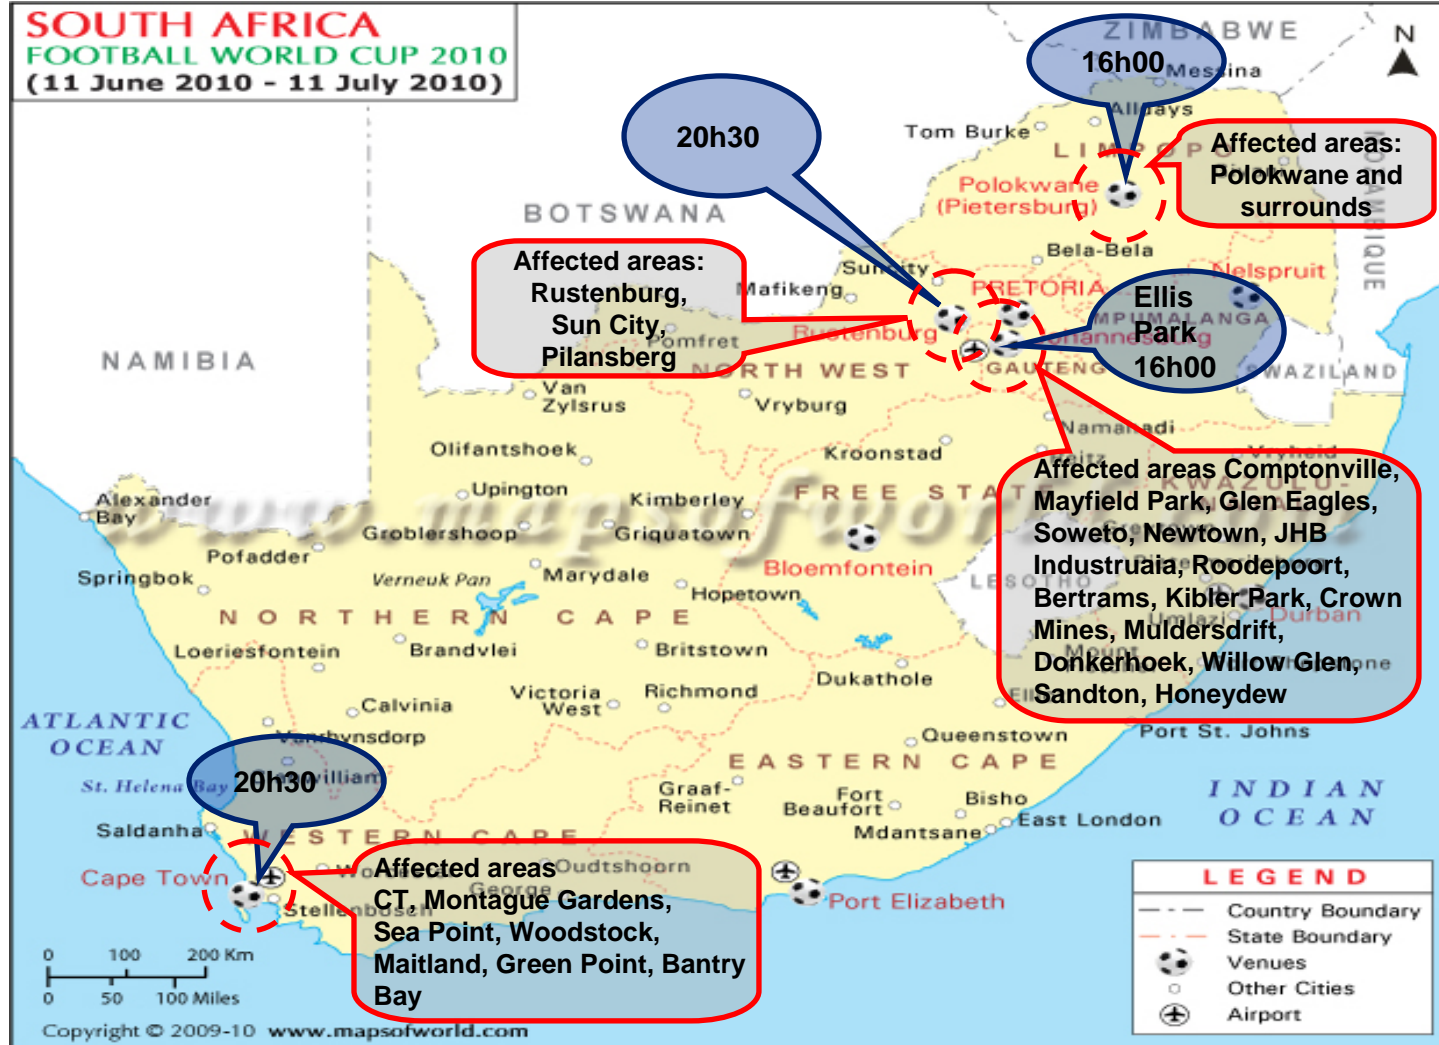

Friday June 11th

 = 10km Radius Surrounding Match Fixtures

Saturday June 12th

 = 10km Radius Surrounding Match Fixtures

Sunday June 13th

 = 10km Radius Surrounding Match Fixtures

Monday June 14th

 = 10km Radius Surrounding Match Fixtures

Tuesday June 15th

 = 10km Radius Surrounding Match Fixtures

Wednesday June 16th – Public Holiday

 = 10km Radius Surrounding Match Fixtures

Thursday June 17th

 = 10km Radius Surrounding Match Fixtures

Friday June 18th

 = 10km Radius Surrounding Match Fixtures

Sunday June 20th

 = 10km Radius Surrounding Match Fixtures

Monday June 21st

 = 10km Radius Surrounding Match Fixtures

Tuesday June 22nd

 = 10km Radius Surrounding Match Fixtures

Wednesday June 23rd

 = 10km Radius Surrounding Match Fixtures

Thursday June 24th

 = 10km Radius Surrounding Match Fixtures

Friday June 25th

 = 10km Radius Surrounding Match Fixtures

Saturday June 26th

 = 10km Radius Surrounding Match Fixtures