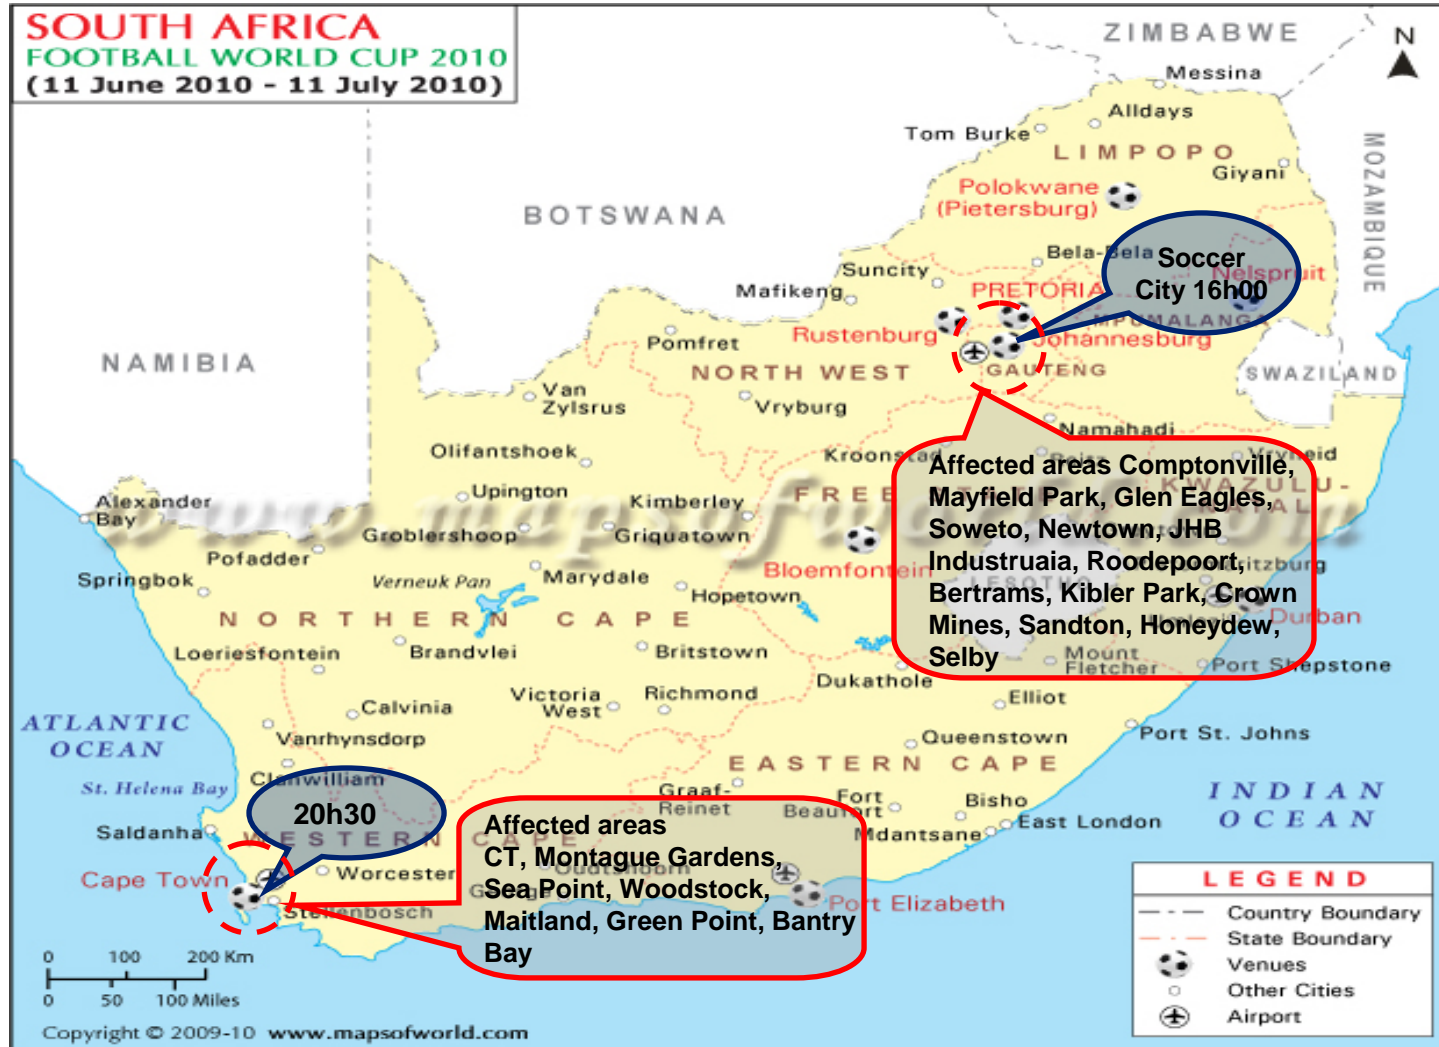

Friday June 11th

= 10km Radius Surrounding Match Fixtures