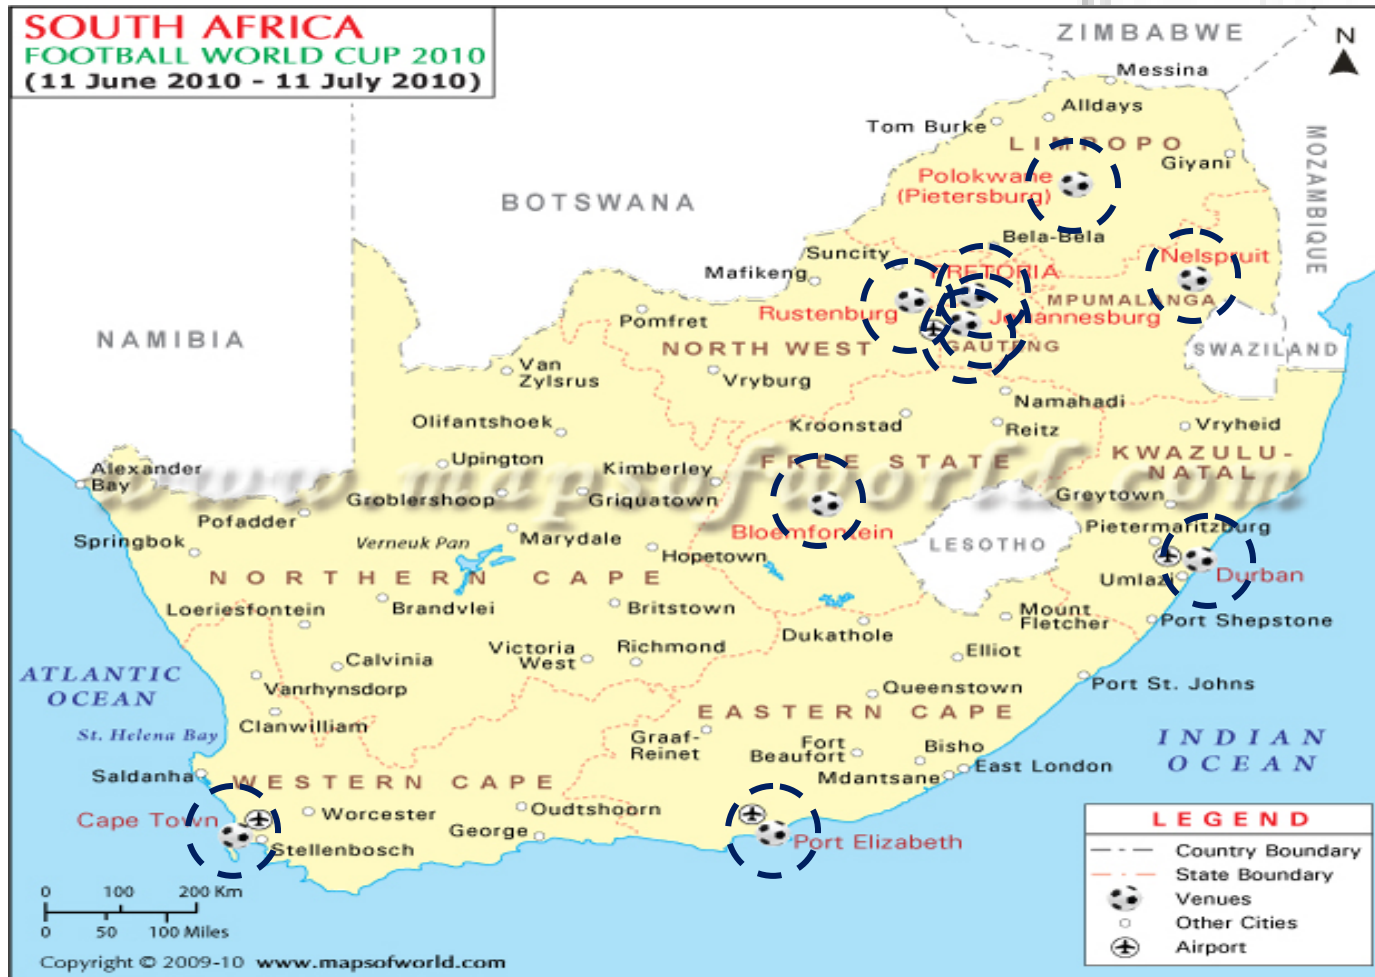

2010 World Cup Stadia

= Stadium Locations