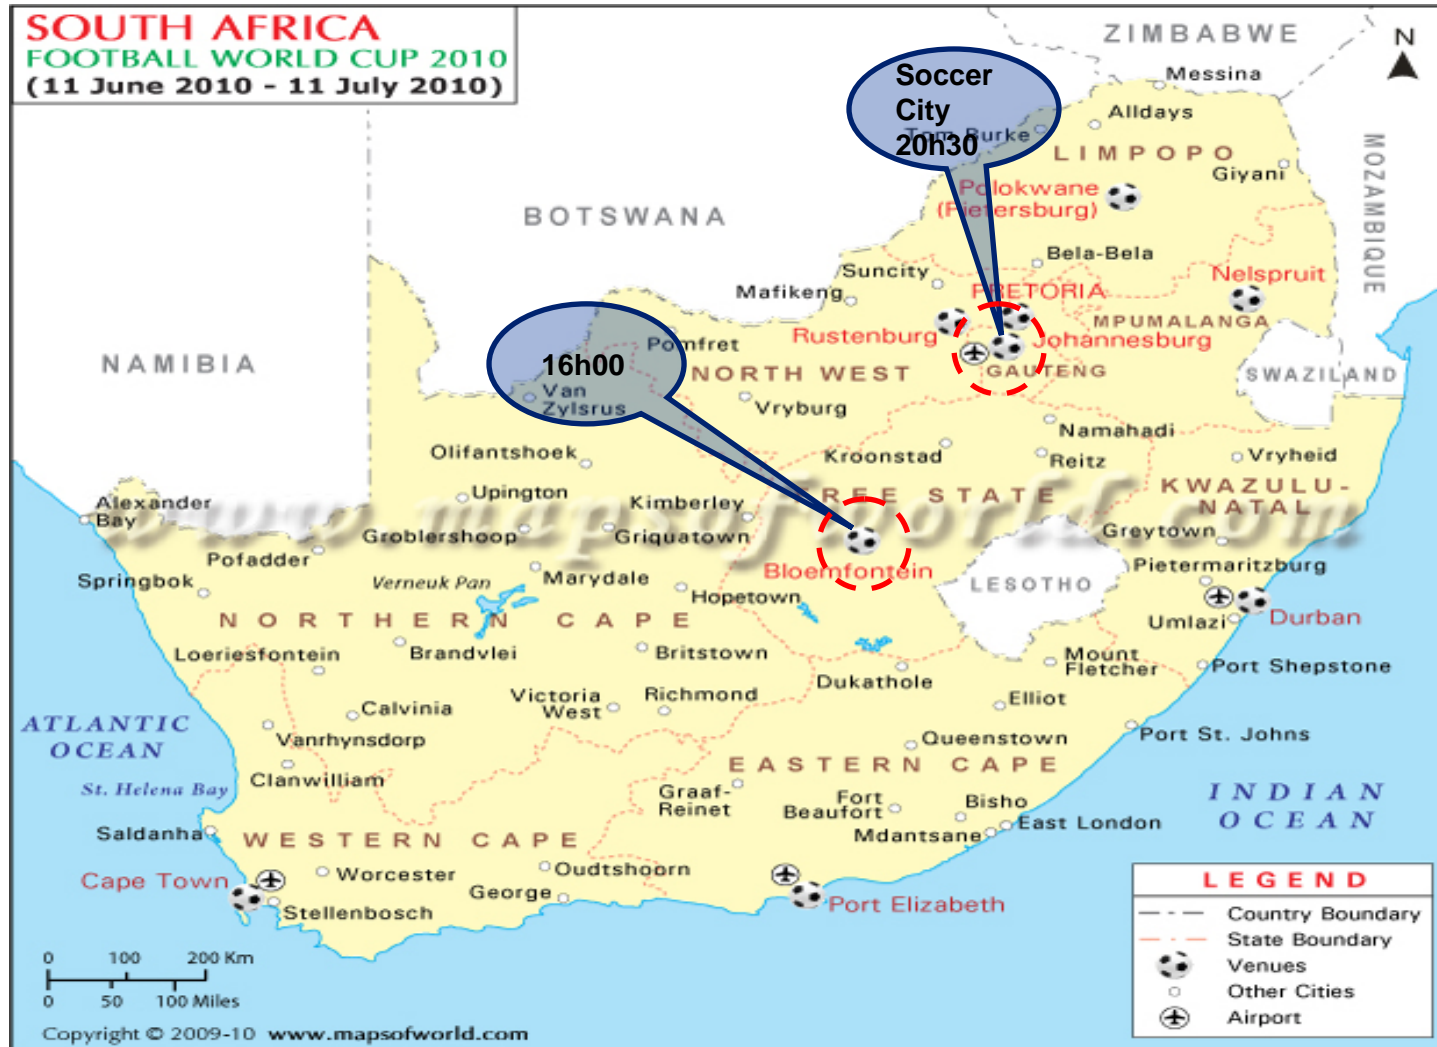

Friday June 11th

 = 10km Radius Surrounding Match Fixtures

Saturday June 12th

 = 10km Radius Surrounding Match Fixtures

Sunday June 13th

 = 10km Radius Surrounding Match Fixtures

Monday June 14th

 = 10km Radius Surrounding Match Fixtures

Tuesday June 15th

 = 10km Radius Surrounding Match Fixtures

Wednesday June 16th – Public Holiday

 = 10km Radius Surrounding Match Fixtures

Thursday June 17th

 = 10km Radius Surrounding Match Fixtures

Friday June 18th

Wednesday June 23rd

 = 10km Radius Surrounding Match Fixtures

Thursday June 24th

 = 10km Radius Surrounding Match Fixtures

Friday June 25th

 = 10km Radius Surrounding Match Fixtures

Saturday June 26th

 = 10km Radius Surrounding Match Fixtures

Sunday June 27th

 = 10km Radius Surrounding Match Fixtures

Monday June 28th

 = 10km Radius Surrounding Match Fixtures

Tuesday June 29th

 = 10km Radius Surrounding Match Fixtures

Friday July 2nd – Quarter Finals