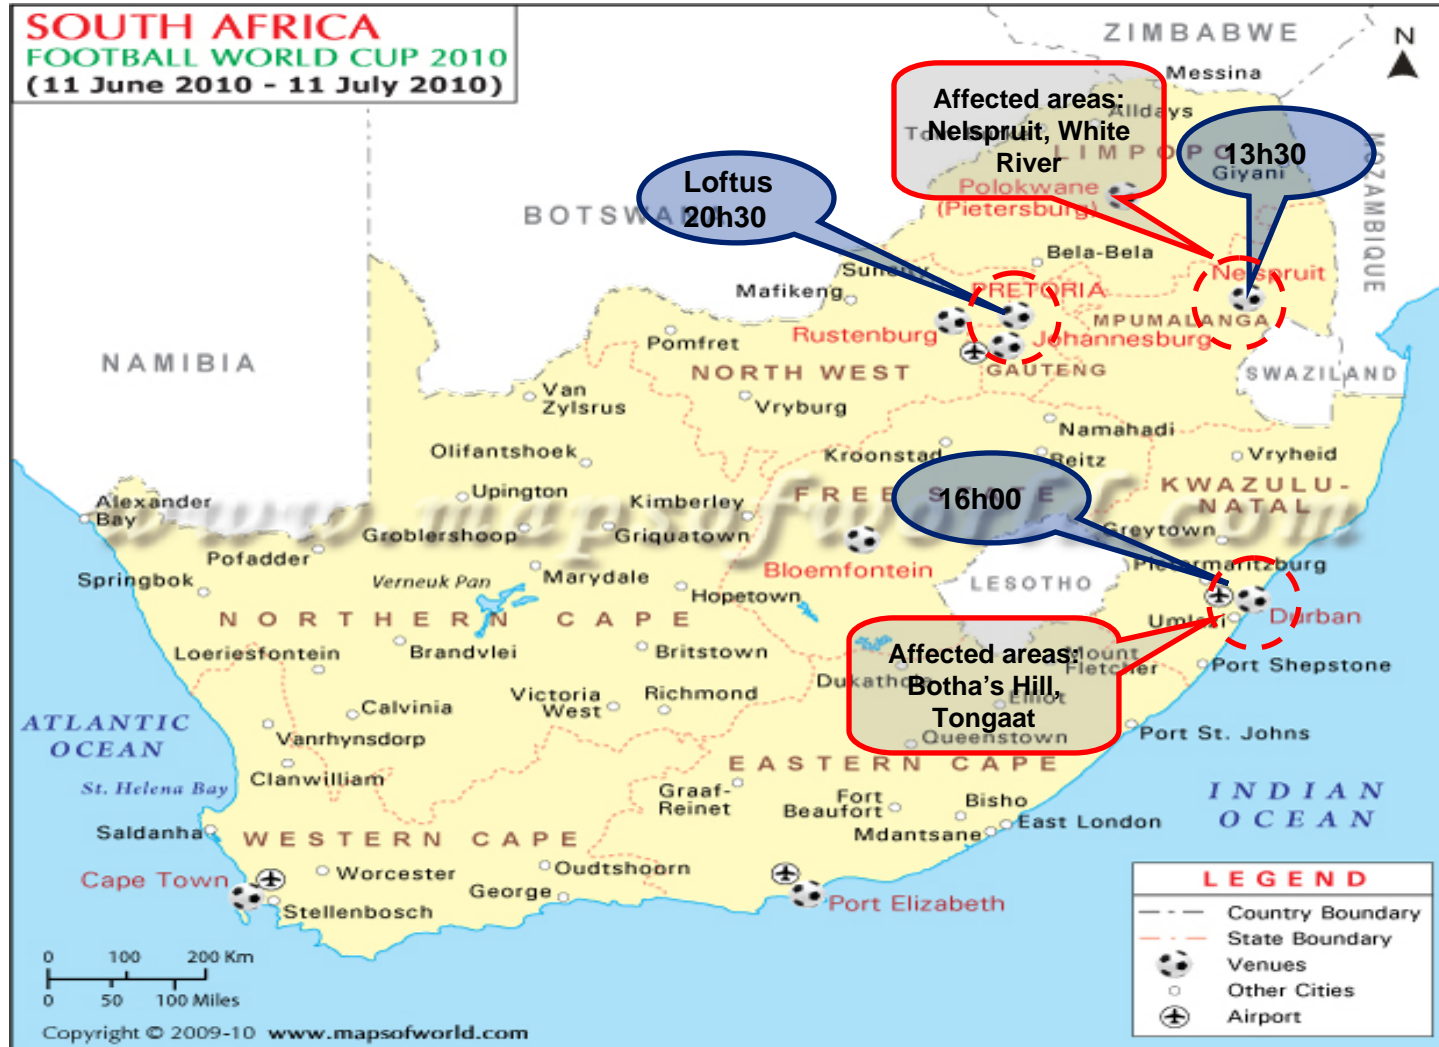

Friday June 11th

 = 10km Radius Surrounding Match Fixtures

Saturday June 12th

 = 10km Radius Surrounding Match Fixtures

Sunday June 13th

 = 10km Radius Surrounding Match Fixtures

Monday June 14th

 = 10km Radius Surrounding Match Fixtures

Tuesday June 15th

 = 10km Radius Surrounding Match Fixtures

Wednesday June 16th – Public Holiday

 = 10km Radius Surrounding Match Fixtures

Thursday June 17th

 = 10km Radius Surrounding Match Fixtures

Friday June 18th

Wednesday June 23rd

 = 10km Radius Surrounding Match Fixtures

Thursday June 24th

 = 10km Radius Surrounding Match Fixtures

Friday June 25th

 = 10km Radius Surrounding Match Fixtures

Saturday June 26th

 = 10km Radius Surrounding Match Fixtures

Sunday June 27th

 = 10km Radius Surrounding Match Fixtures

Monday June 28th

 = 10km Radius Surrounding Match Fixtures

Tuesday June 29th

 = 10km Radius Surrounding Match Fixtures

Friday July 2nd – Quarter Finals